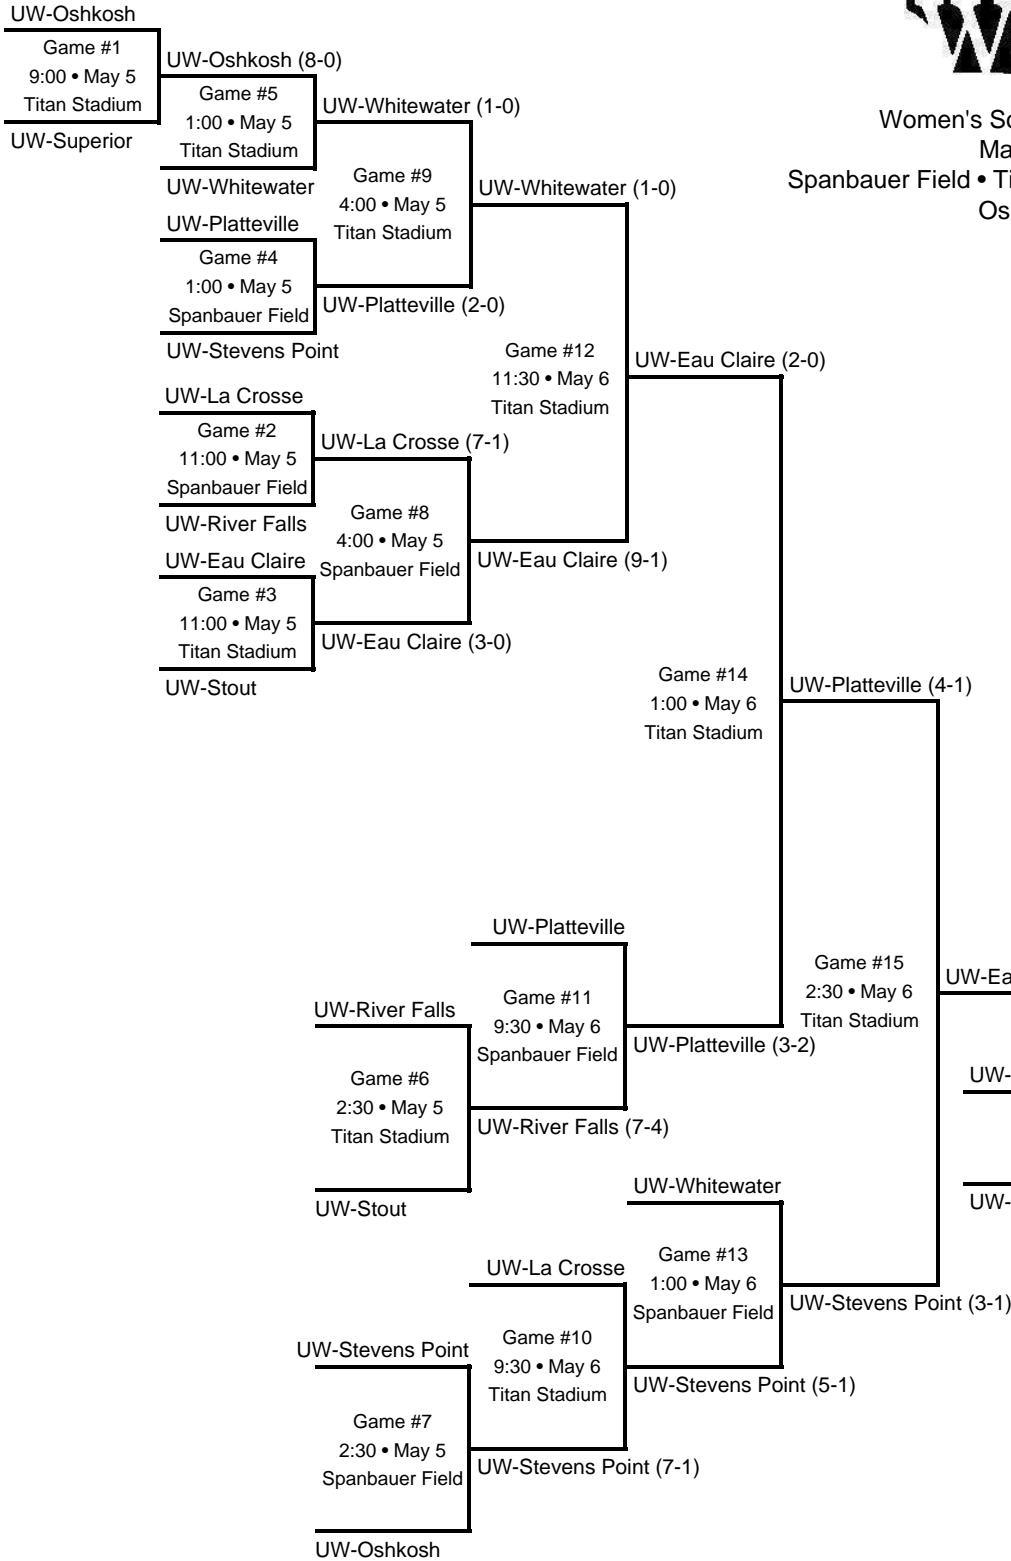

Women's Softball Championship
 May 5-6, 2000
 Spanbauer Field • Titan Stadium Sports Complex
 Oshkosh, Wis.

Seed	Team (Final Season Record)
1	UW-Whitewater (36-7)
2	UW-Eau Claire (24-14)
3	UW-La Crosse (23-20)
4	UW-Stevens Point (27-13-1)
5	UW-Platteville (22-19)
6	UW-River Falls (23-21)
7	UW-Stout (17-28)
8	UW-Oshkosh (20-23)
9	UW-Superior (4-29)

• UW-Eau Claire is named the overall WIAC champion and earns the league's automatic bid to the NCAA Division III Tournament