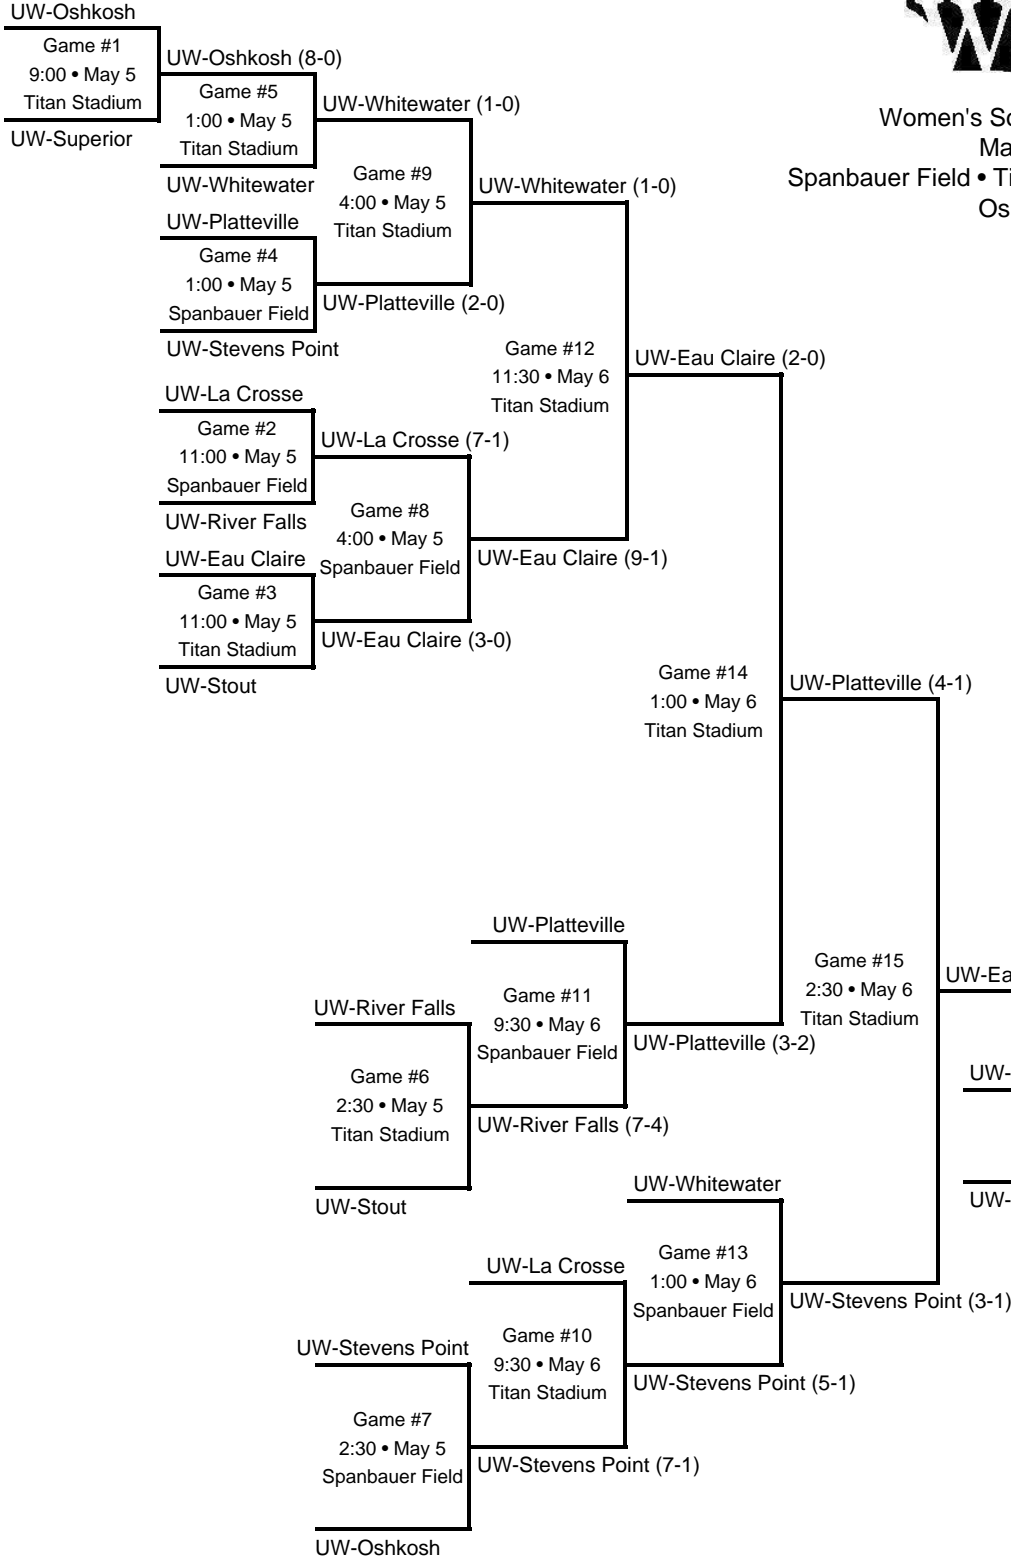

Women's Softball Championship
 May 5-6, 2000
 Spanbauer Field • Titan Stadium Sports Complex
 Oshkosh, Wis.

Seed	Team (Final Season Record)
1	UW-Whitewater (36-7)
2	UW-Eau Claire ()
3	UW-La Crosse (23-20)
4	UW-Stevens Point ()
5	UW-Platteville (22-19)
6	UW-River Falls (23-21)
7	UW-Stout (17-28)
8	UW-Oshkosh (20-23)
9	UW-Superior (4-29)

• UW-Eau Claire is named the overall WIAC champion and earns the league's automatic bid to the NCAA Division III Tournament