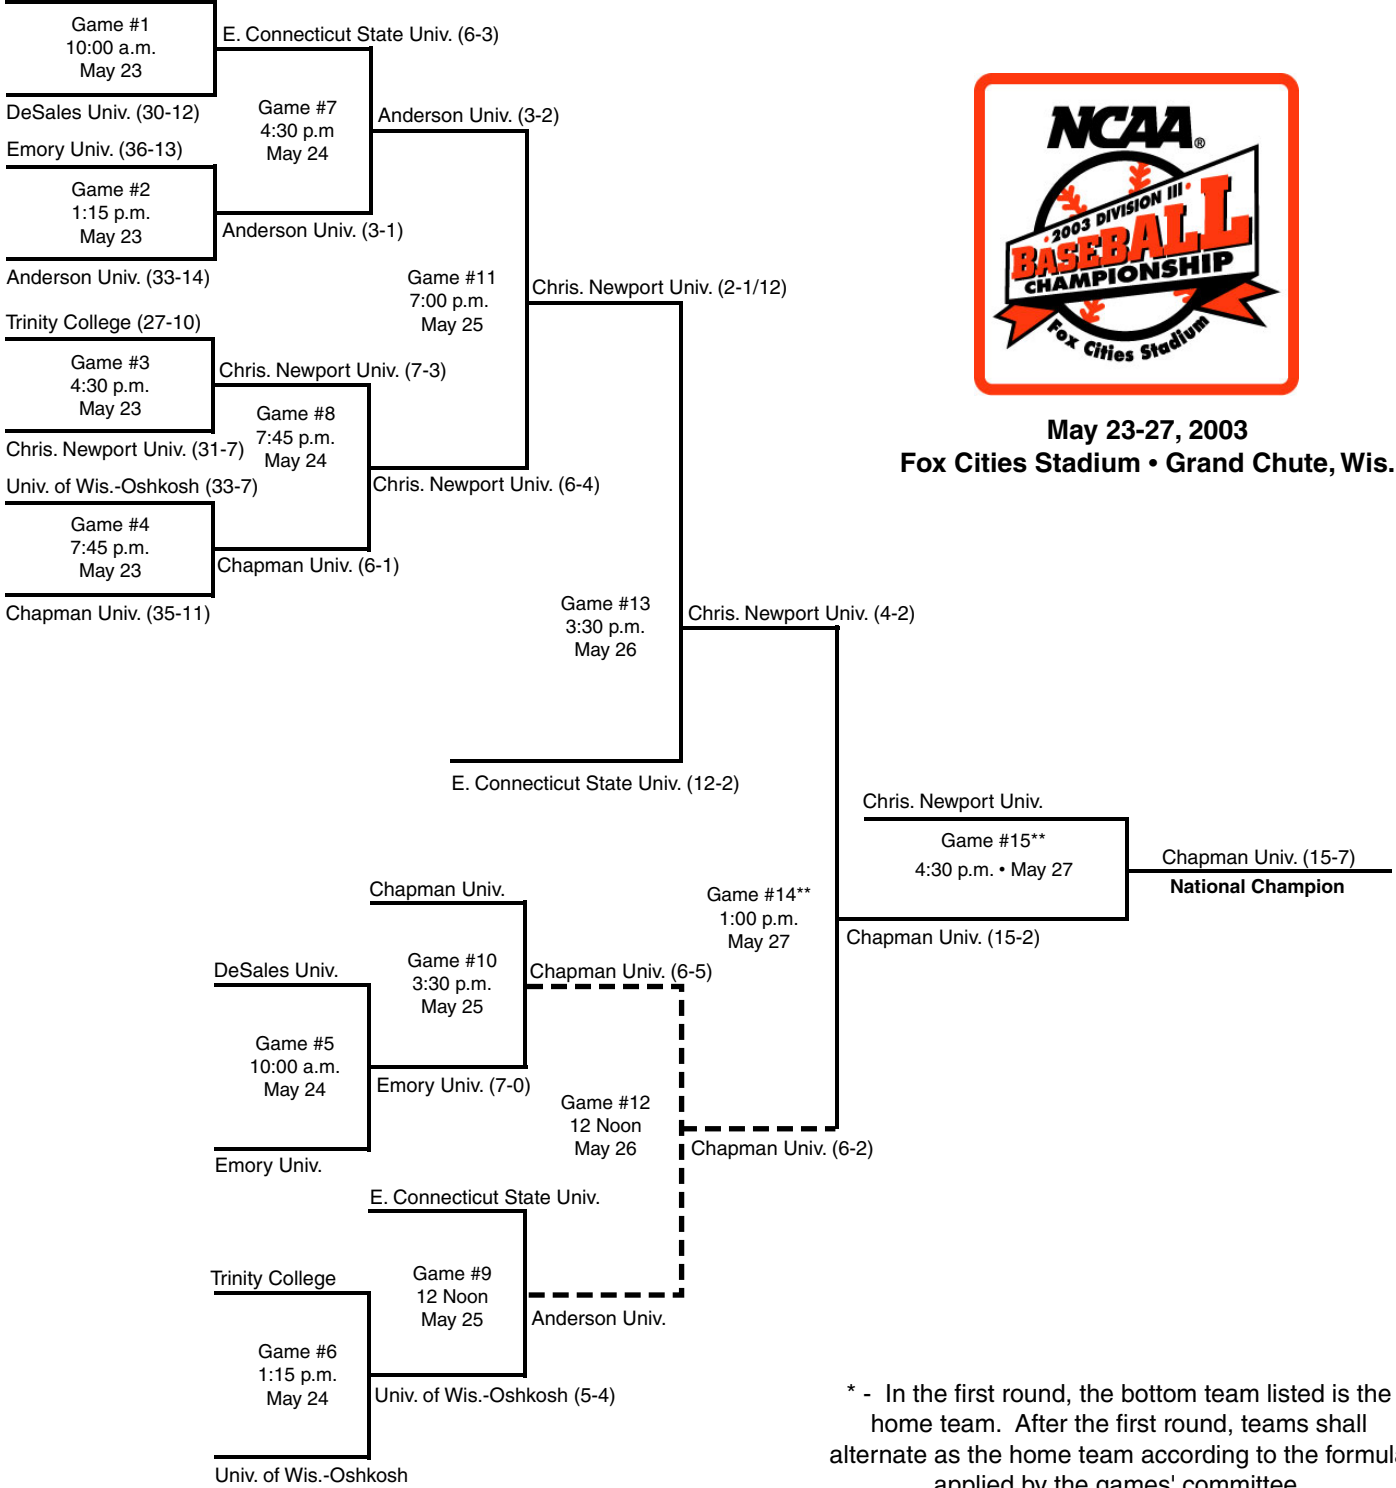

E. Connecticut State Univ. (41-7)

* - In the first round, the bottom team listed is the home team. After the first round, teams shall alternate as the home team according to the formula applied by the games' committee.

+ - Pairings shall be adjusted for games 12 & 13 to match teams that have not played previously or that have not played since the first round.

** - If three teams remain after game 13, the winner of game 11 shall receive the bye in game 14.

Grand Chute is Central Time Zone