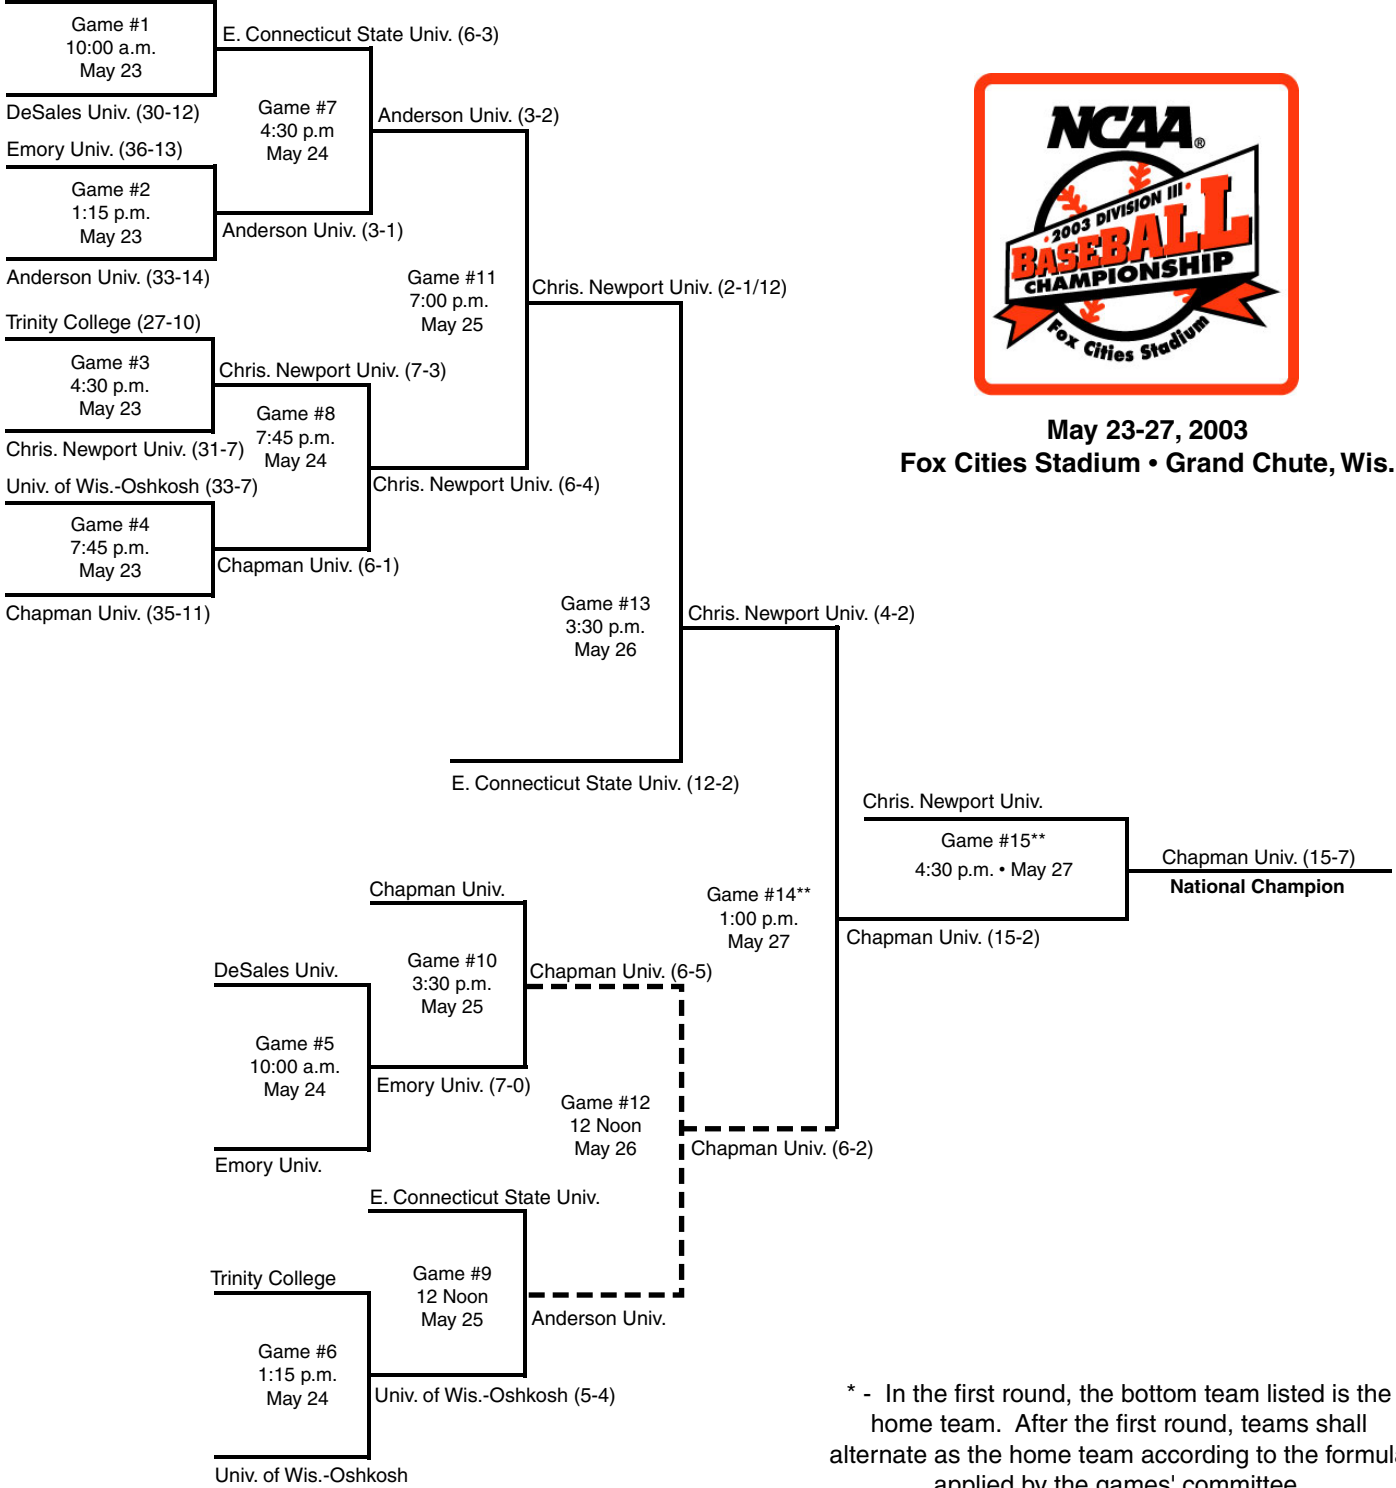

E. Connecticut State Univ. (41-7)

\* - In the first round, the bottom team listed is the home team. After the first round, teams shall alternate as the home team according to the formula applied by the games' committee.

+ - Pairings shall be adjusted for games 12 & 13 to match teams that have not played previously or that have not played since the first round.

\*\* - If three teams remain after game 13, the winner of game 11 shall receive the bye in game 14.

Grand Chute is Central Time Zone