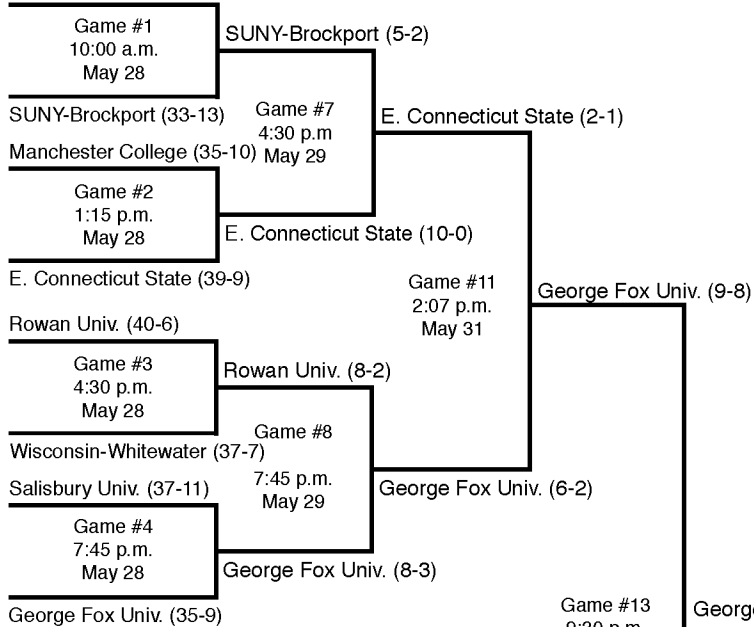

Aurora Univ. (26-17)

May 28 - June 1, 2004
 Fox Cities Stadium • Grand Chute, Wis.

* - In the first round, the bottom team listed is the home team. After the first round, teams shall alternate as the home team according to the formula applied by the games' committee.

+ - Pairings shall be adjusted for games 12 & 13 to match teams that have not played previously or that have not played since the first round.

** - If three teams remain after game 13, the winner of game 11 shall receive the bye in game 14.

Grand Chute is Central Time Zone