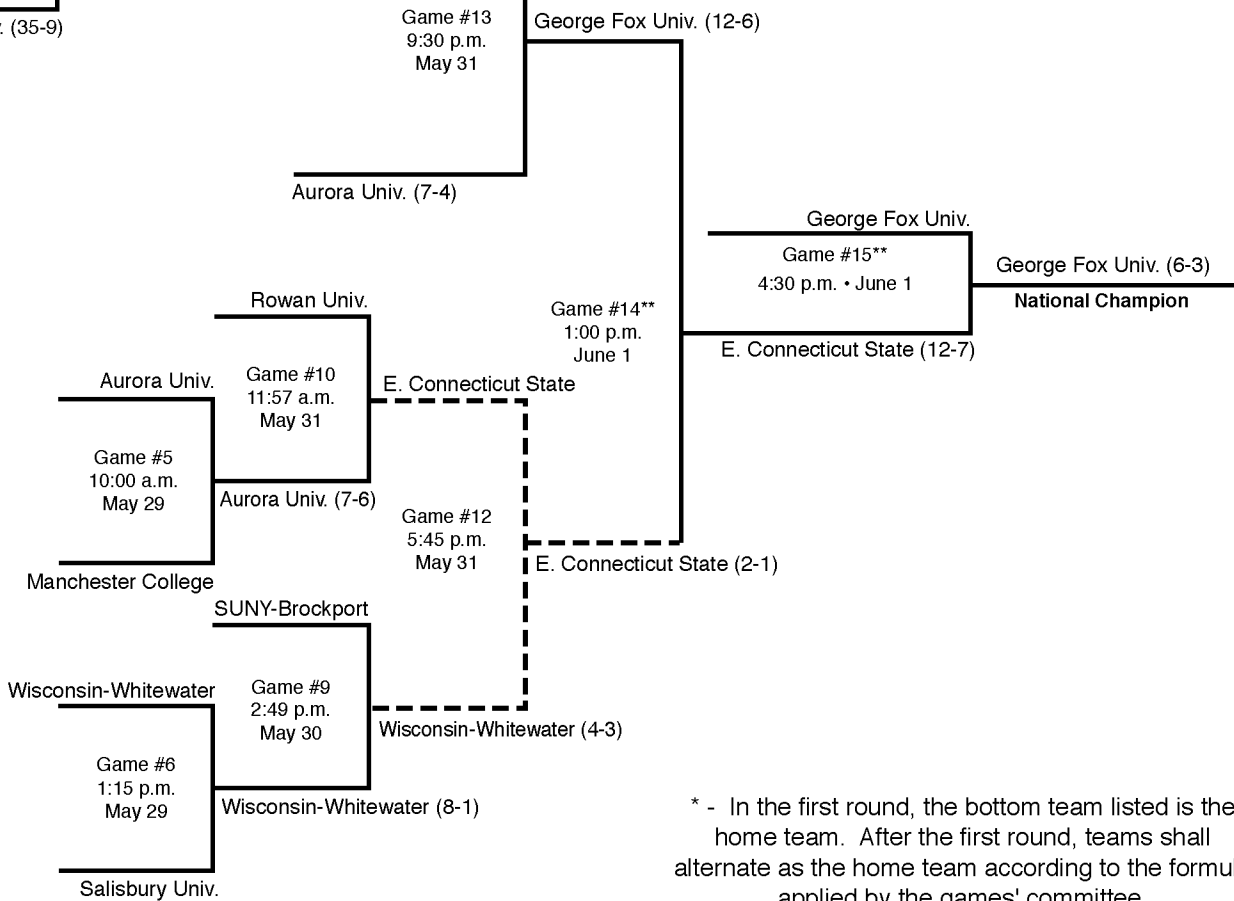

Aurora Univ. (26-17)

May 28 - June 1, 2004
 Fox Cities Stadium • Grand Chute, Wis.

* - In the first round, the bottom team listed is the home team. After the first round, teams shall alternate as the home team according to the formula applied by the games' committee.

+ - Pairings shall be adjusted for games 12 & 13 to match teams that have not played previously or that have not played since the first round.

** - If three teams remain after game 13, the winner of game 11 shall receive the bye in game 14.

Grand Chute is Central Time Zone