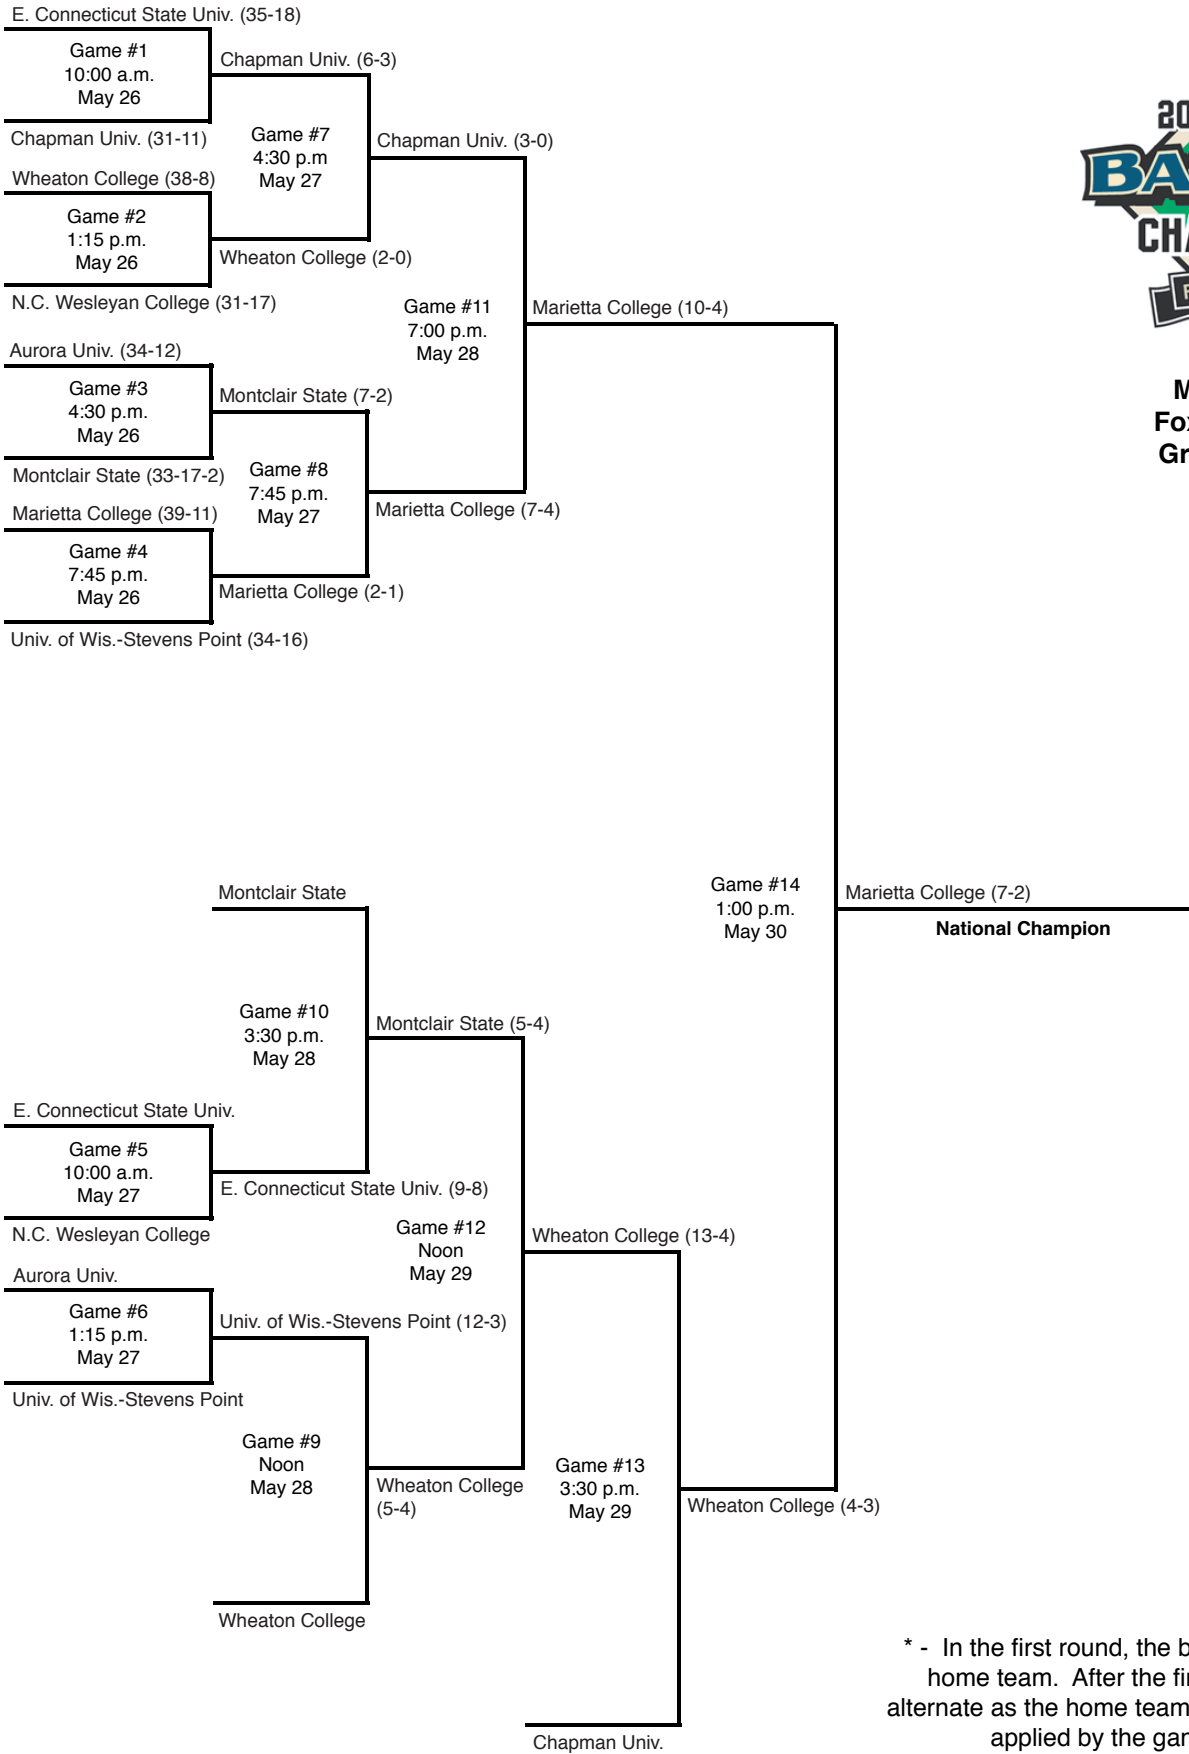

**May 26-30, 2006
Fox Cities Stadium
Grand Chute, Wis.**

* - In the first round, the bottom team listed is the home team. After the first round, teams shall alternate as the home team according to the formula applied by the games' committee.

** - If necessary, game #15 will match the same teams as in game #14.

Grand Chute is Central Time Zone