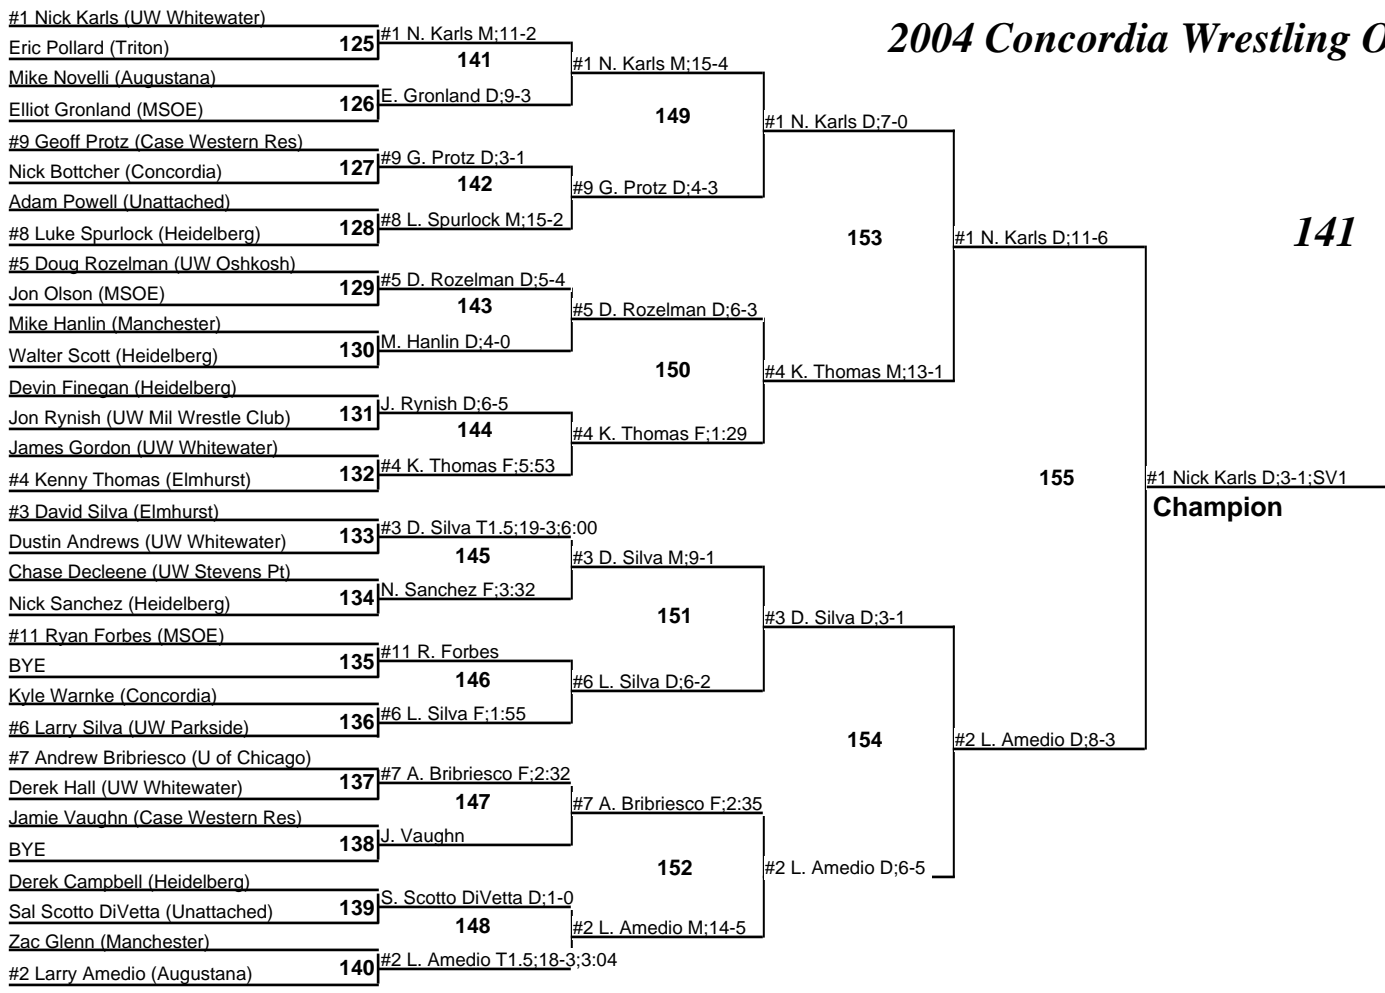

# 2004 Concordia Wrestling Open

125

# 2004 Concordia Wrestling Open