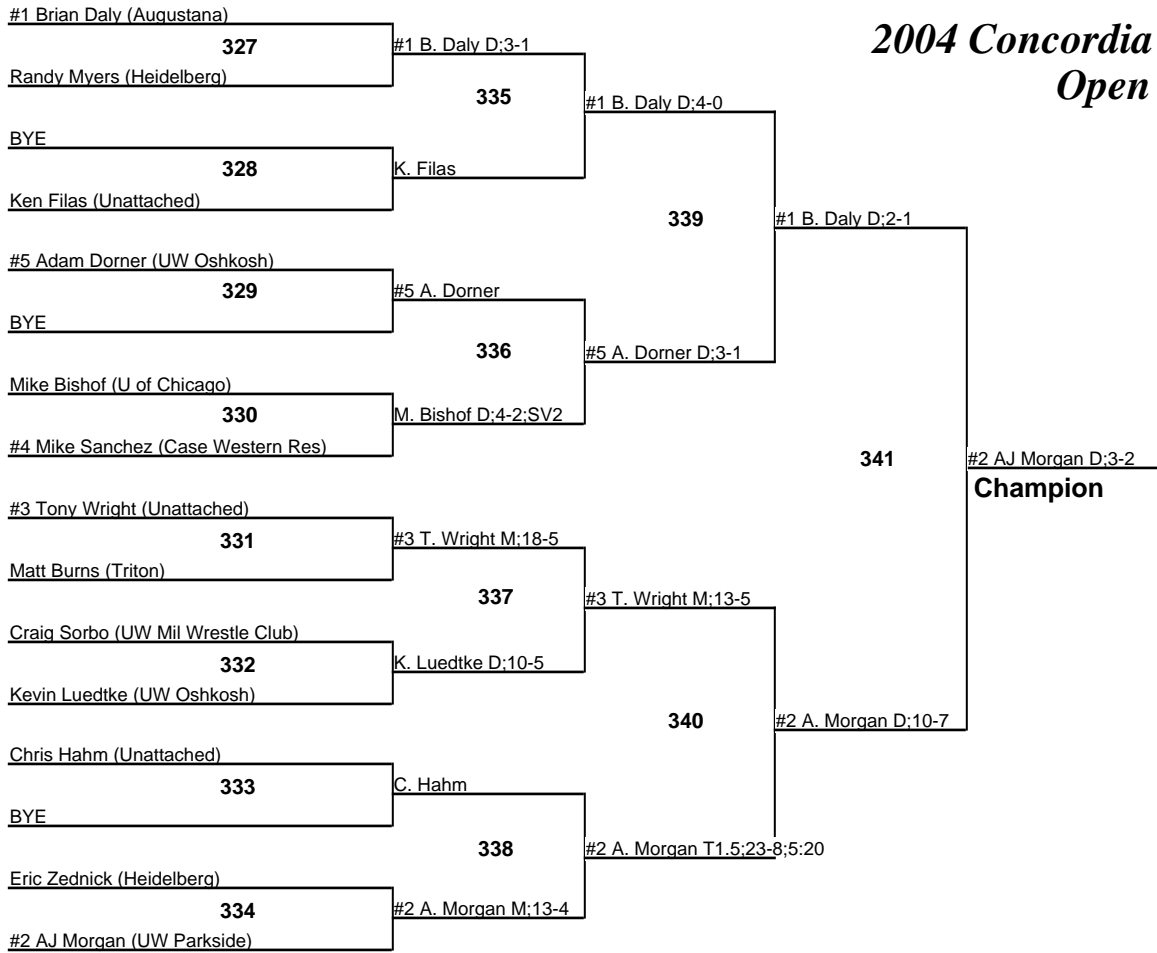

2004 Concordia Wrestling Open

165