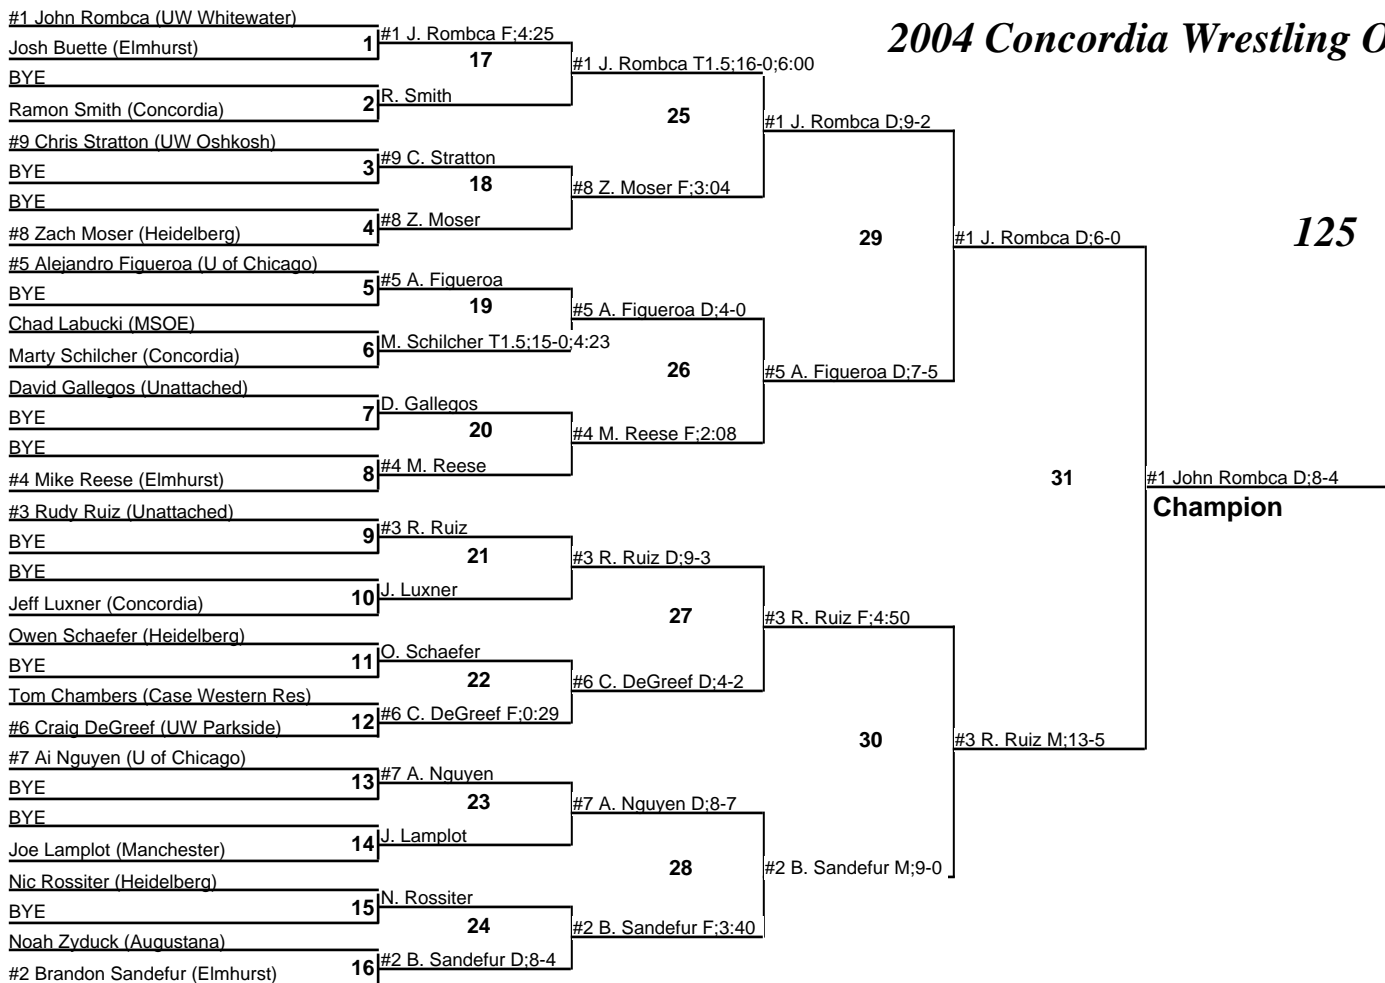

# 2004 Concordia Wrestling Open

125

# 2004 Concordia Wrestling Open