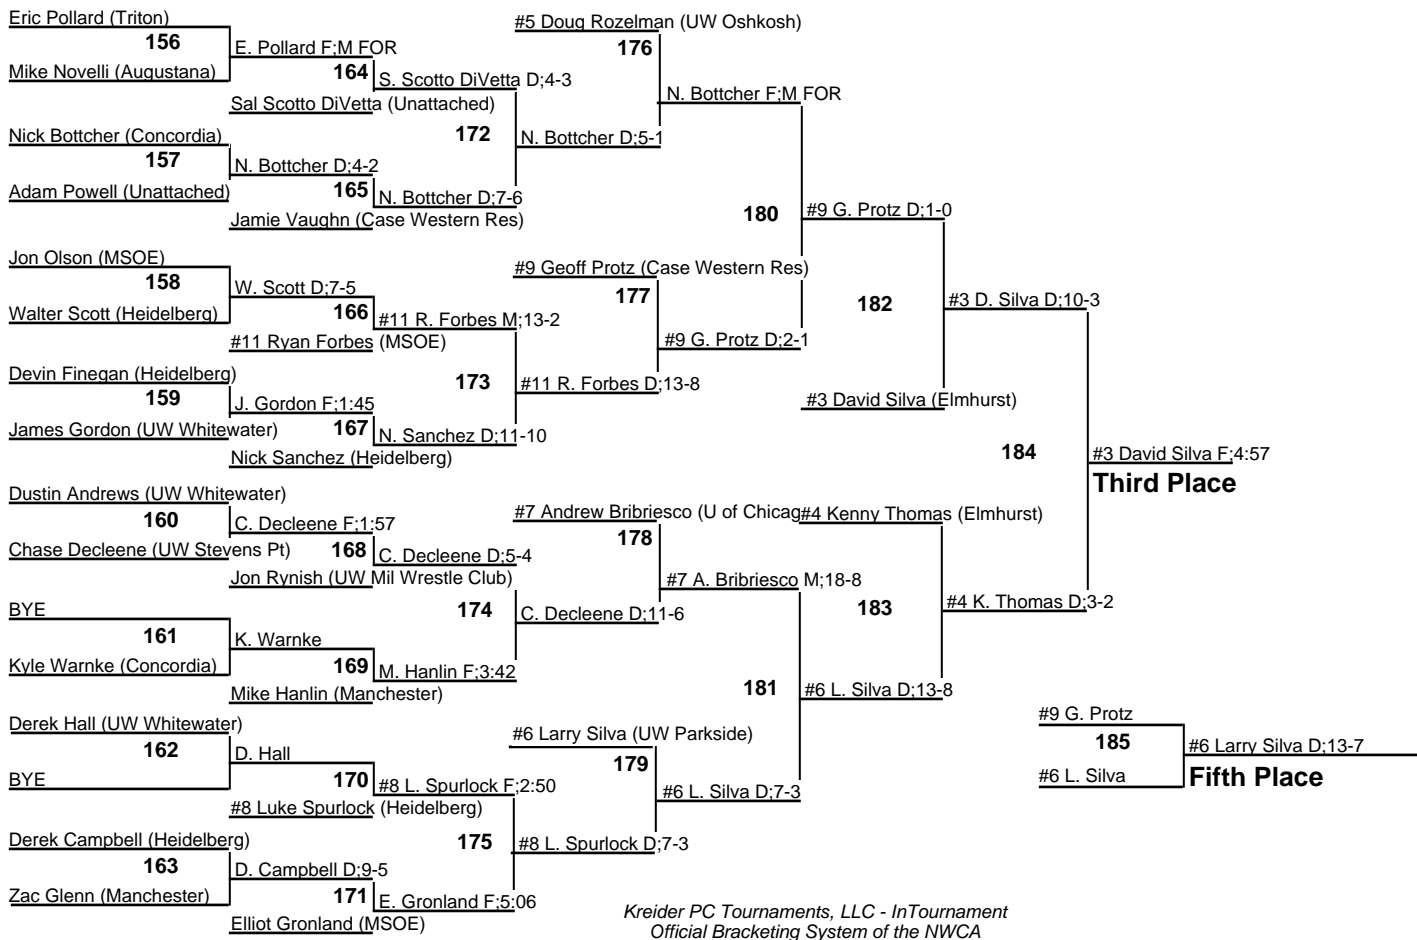

# 2004 Concordia Wrestling Open

125

# 2004 Concordia Wrestling Open