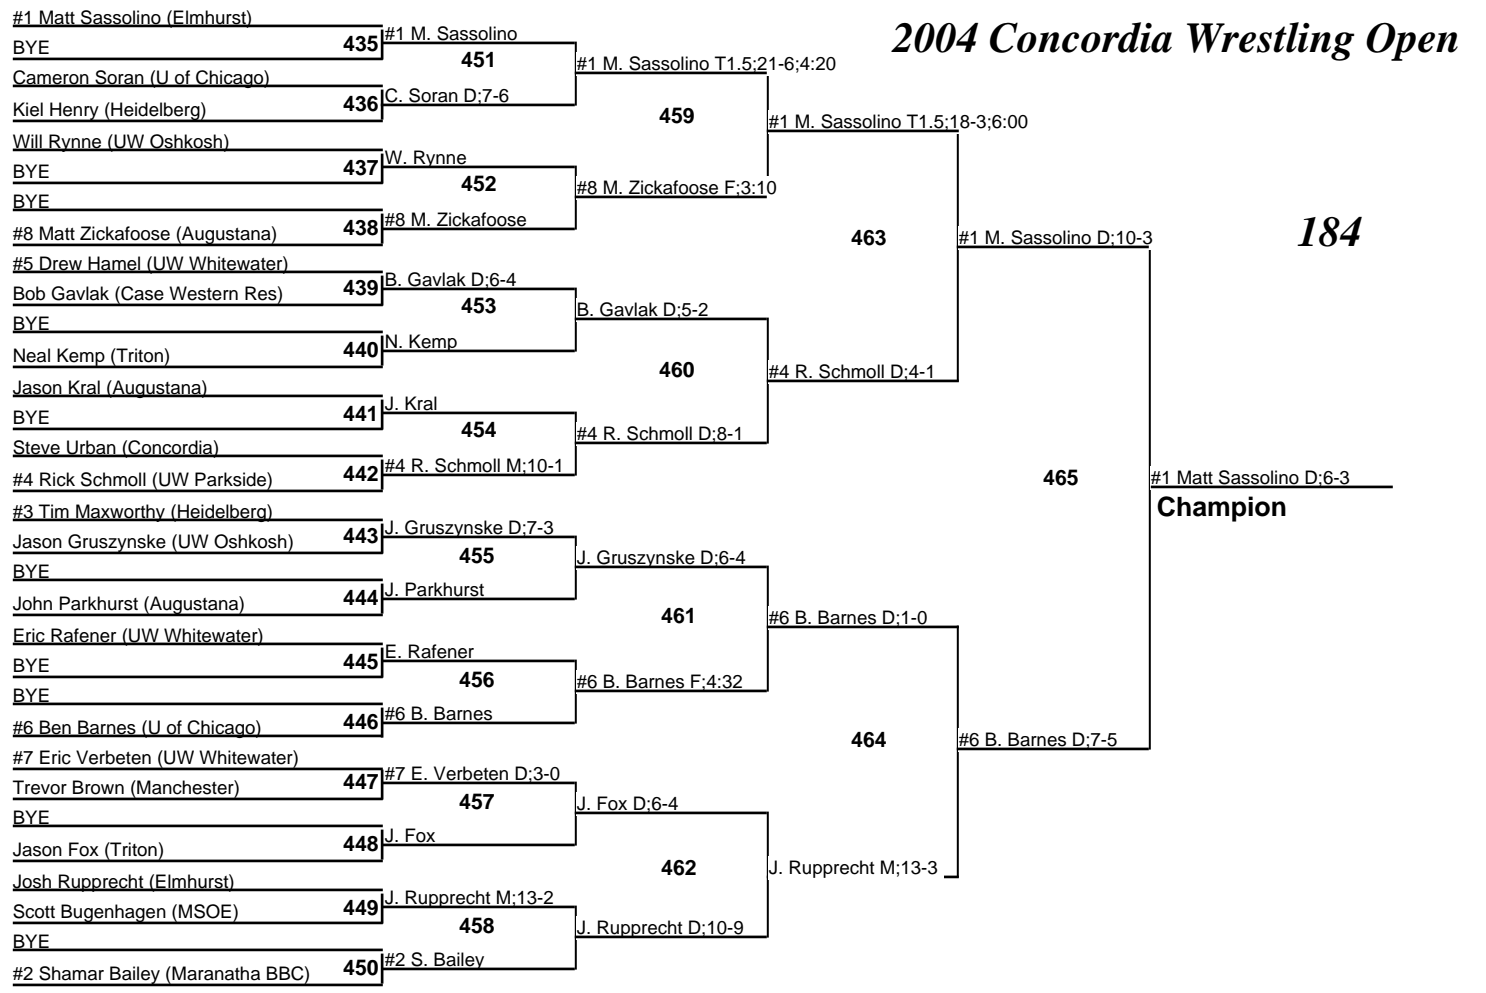

2004 Concordia Wrestling Open

184