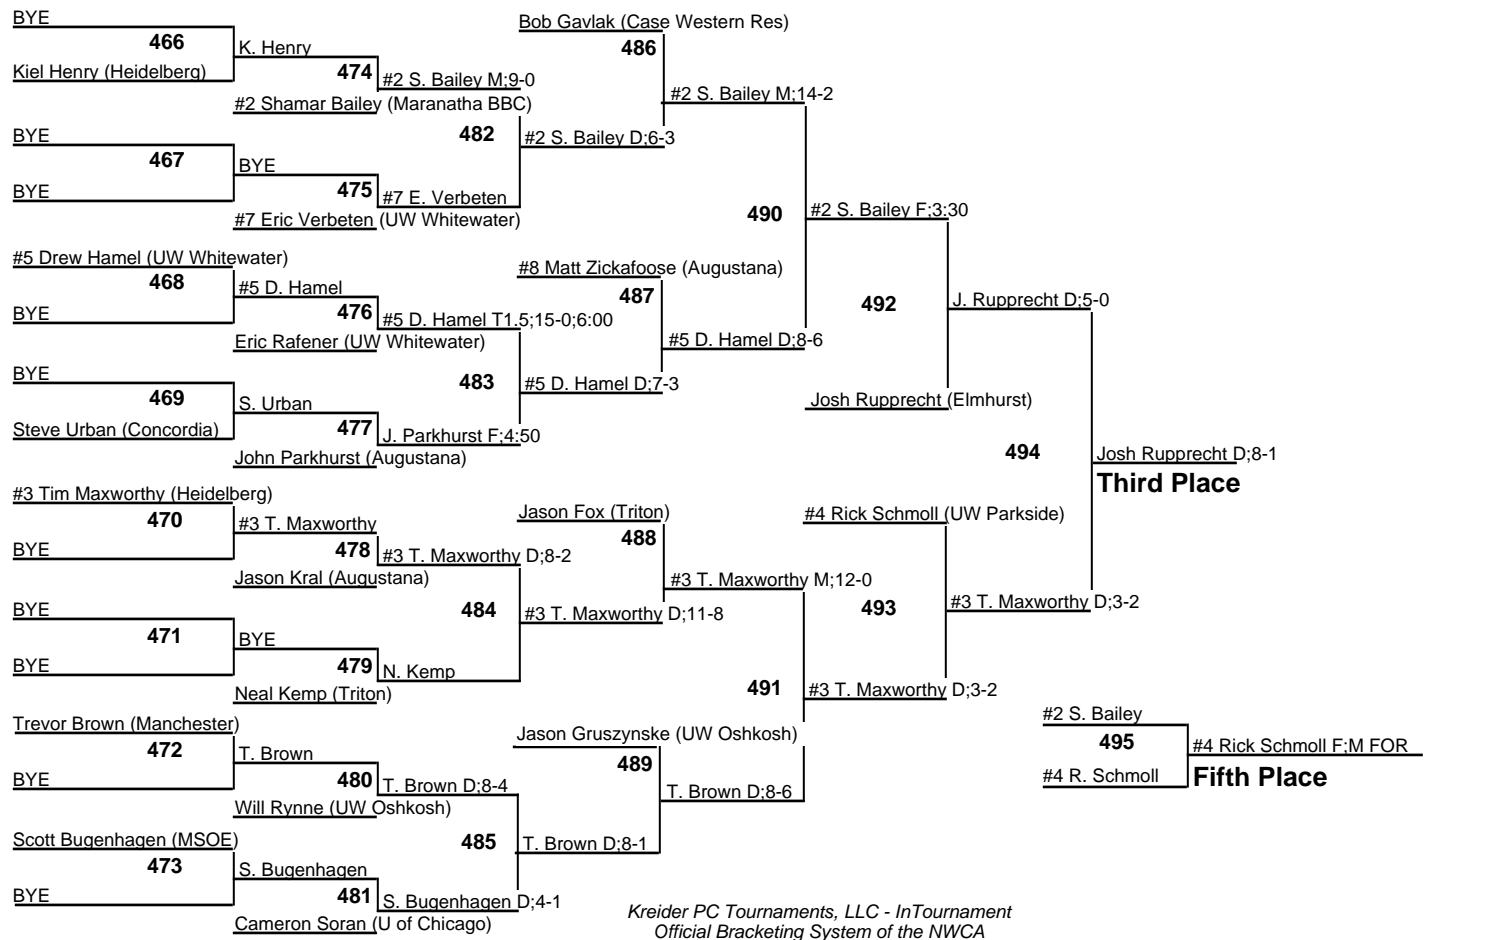

2004 Concordia Wrestling Open

184