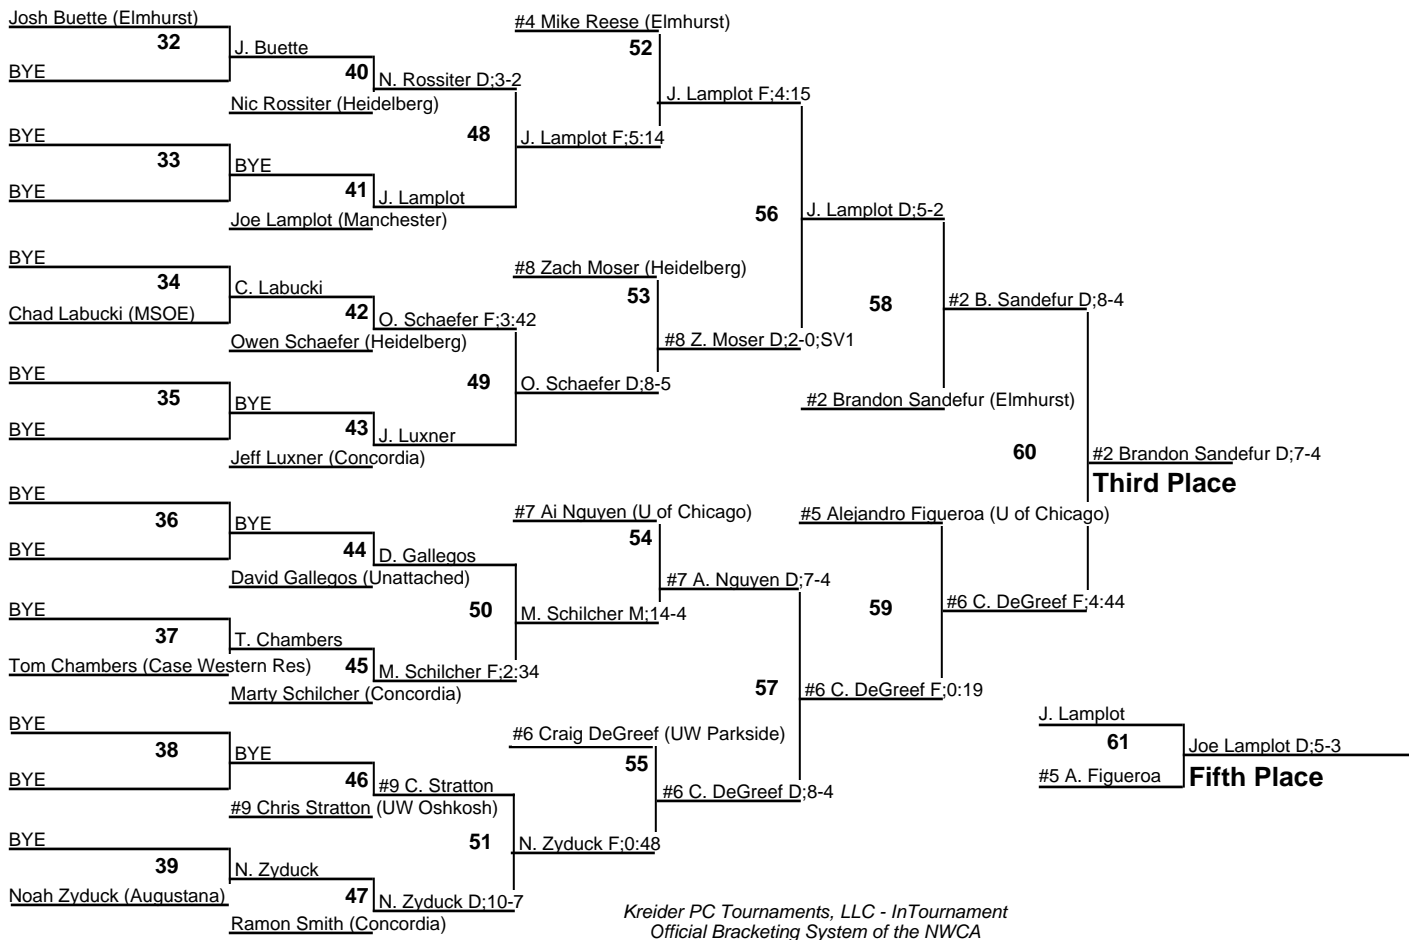

# 2004 Concordia Wrestling Open

125

# 2004 Concordia Wrestling Open