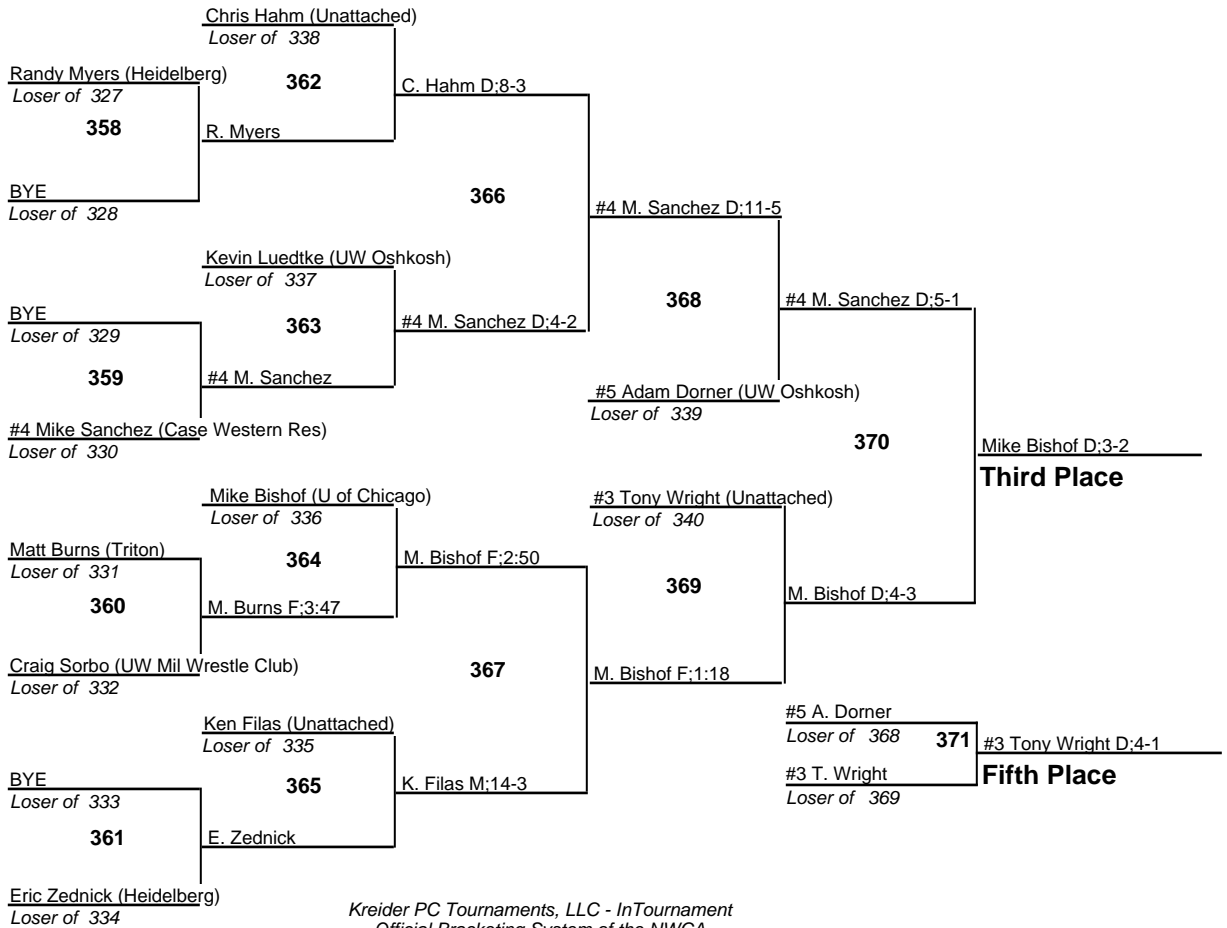

2004 Concordia Wrestling Open

165