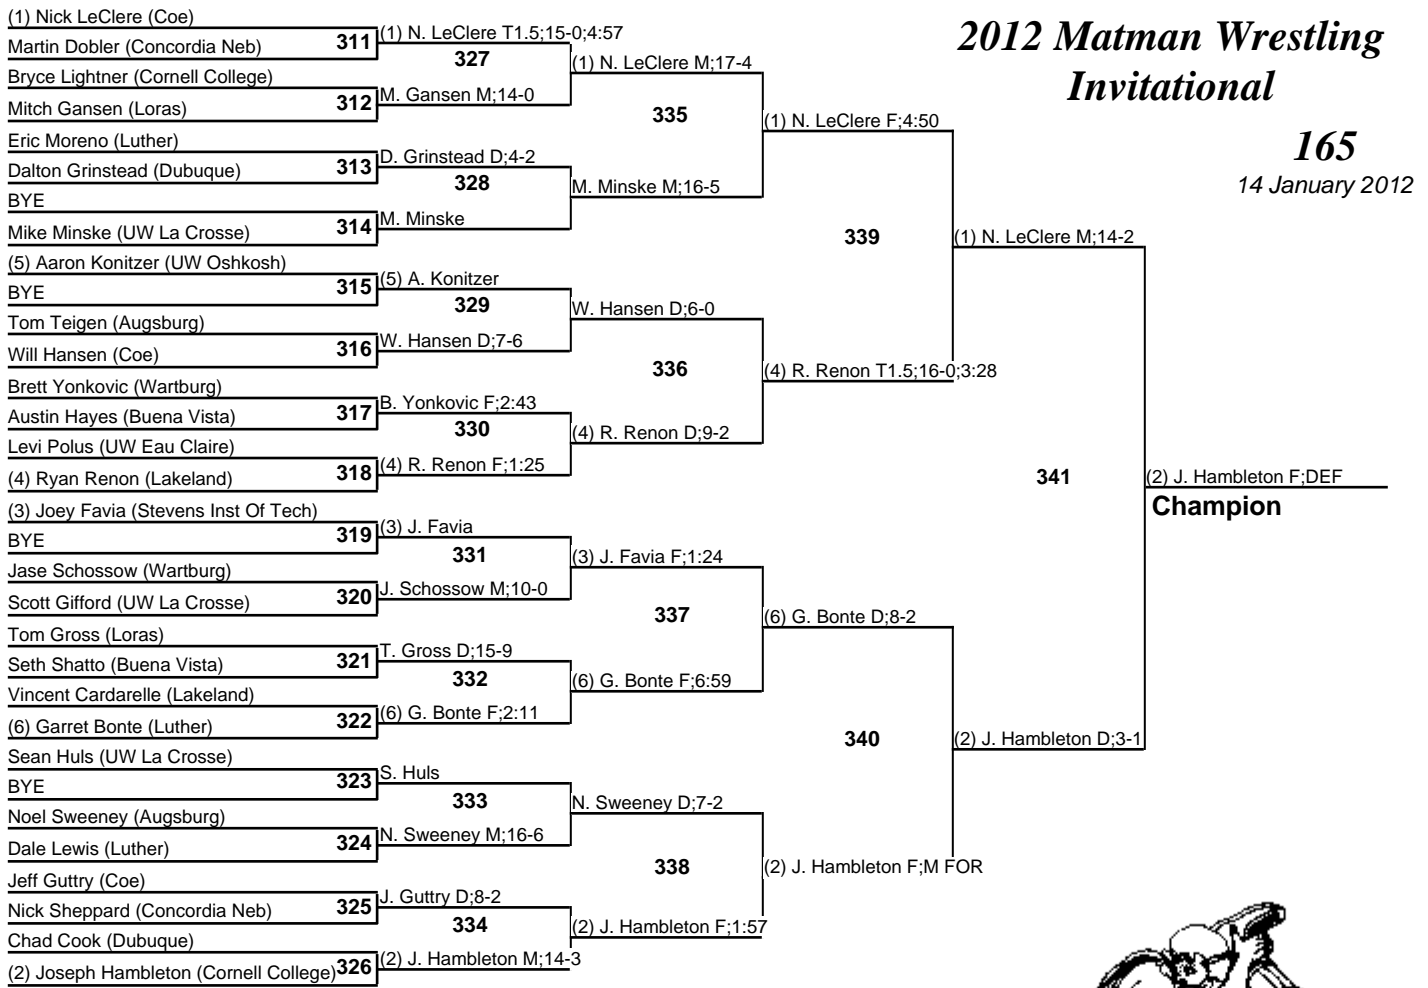

2012 Matman Wrestling Invitational

165

14 January 2012