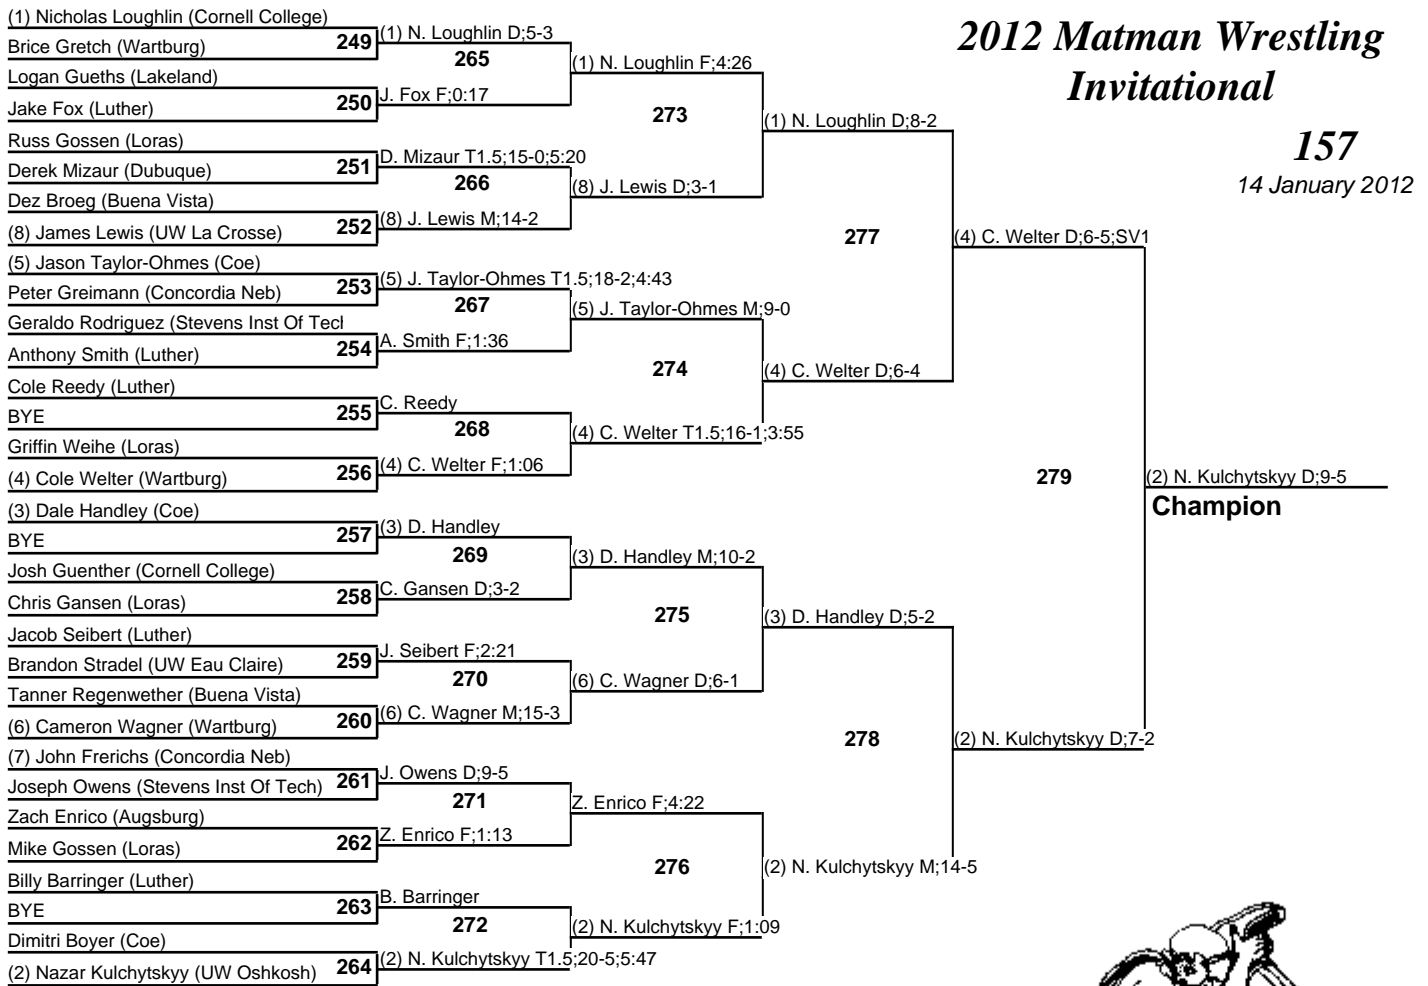

2012 Matman Wrestling Invitational

157
14 January 2012