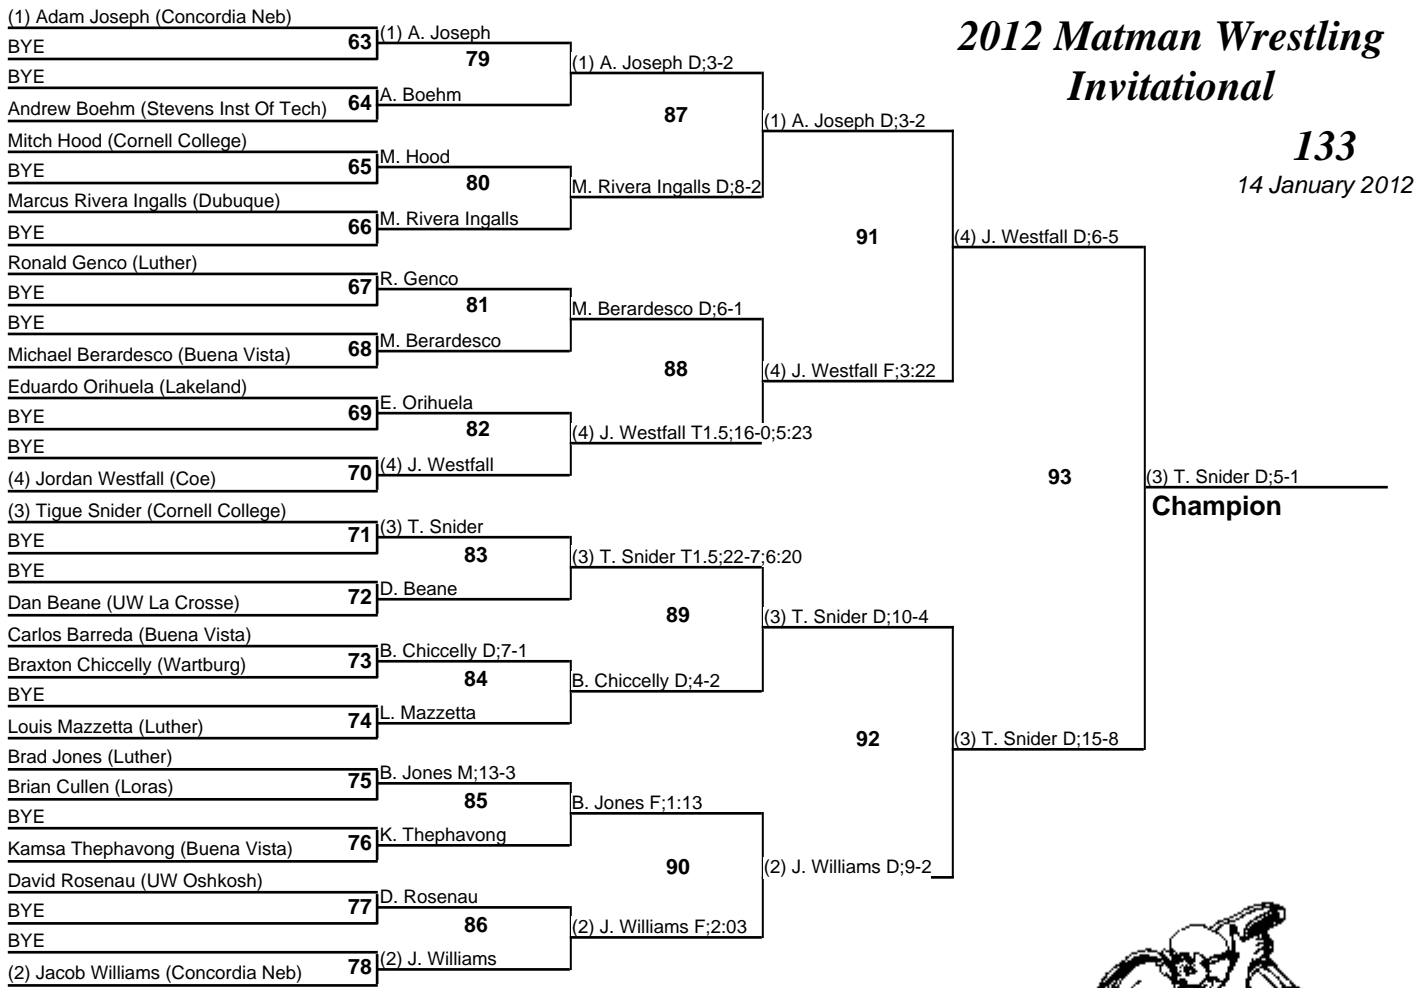

# 2012 Matman Wrestling Invitational

133

14 January 2012

**Third Place**

**Fifth Place**