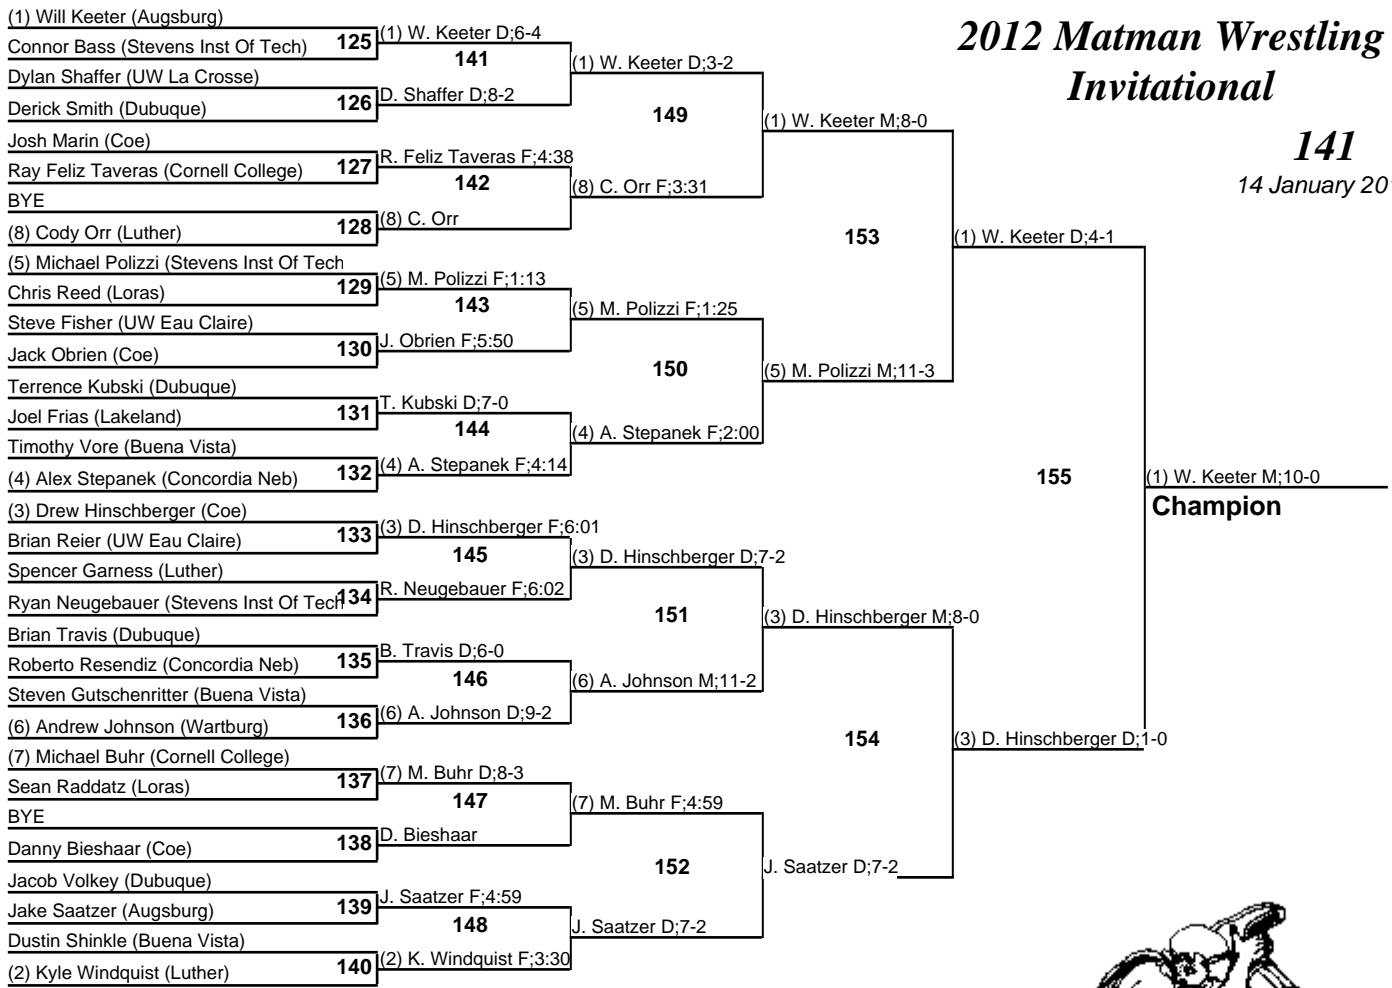

2012 Matman Wrestling Invitational

141
14 January 2012

Third Place

Fifth Place