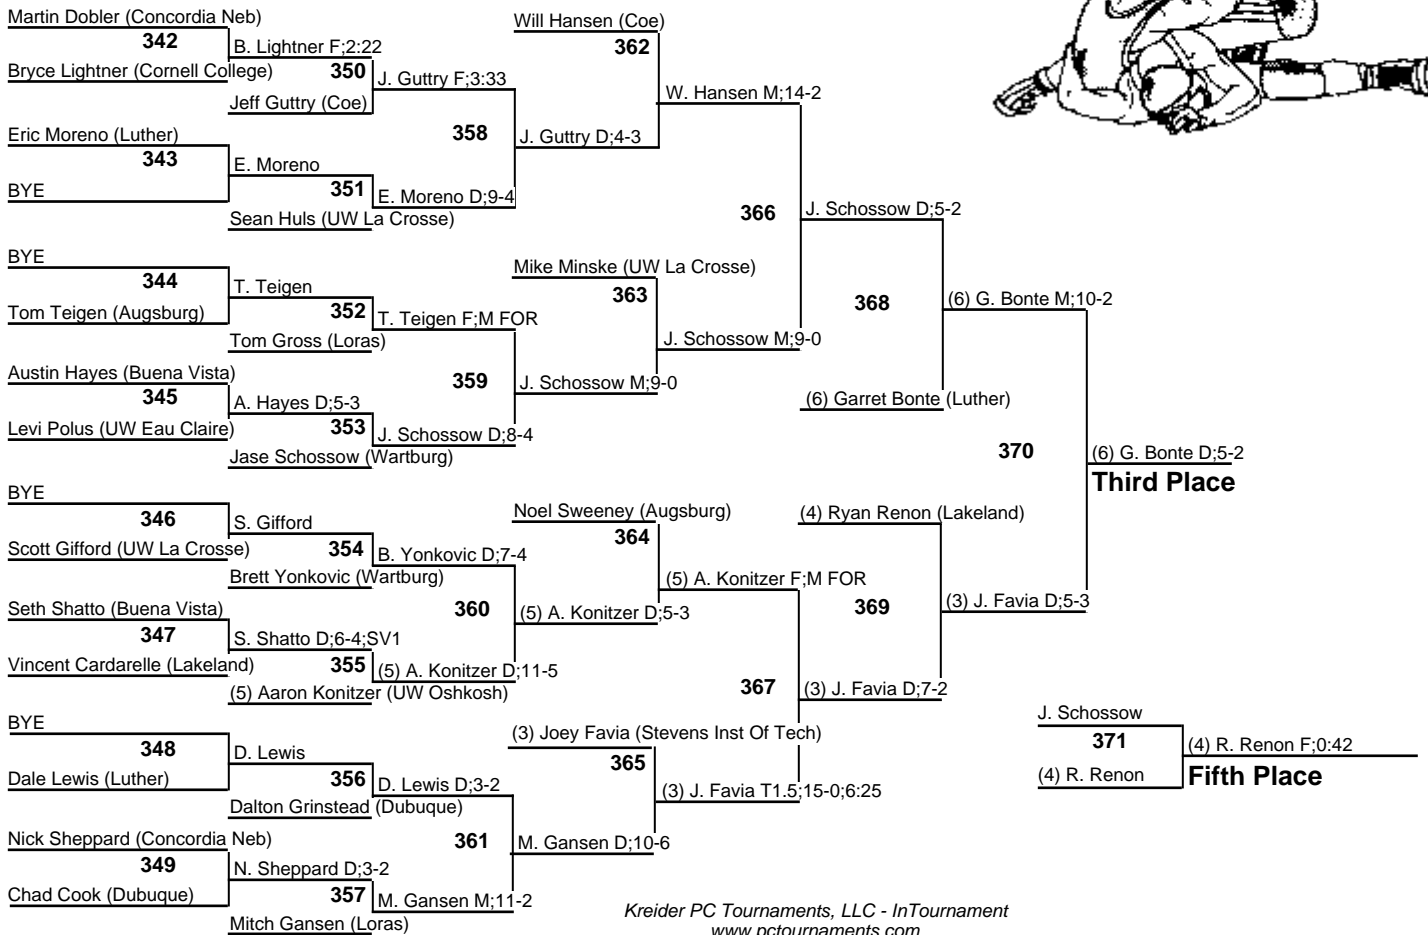

2012 Matman Wrestling Invitational

165

14 January 2012