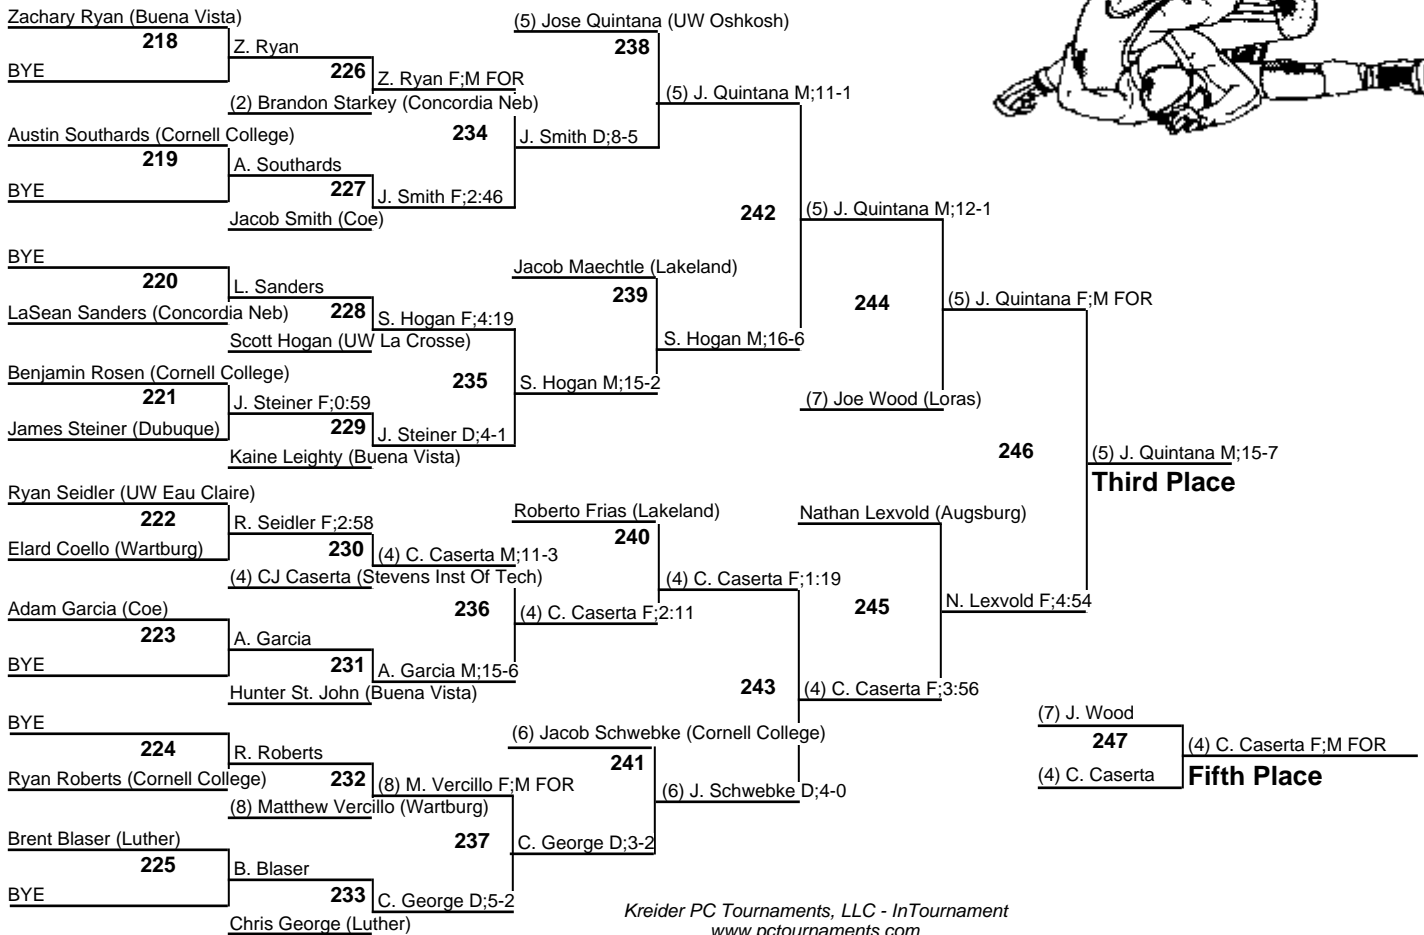

2012 Matman Wrestling Invitational

149
14 January 2012