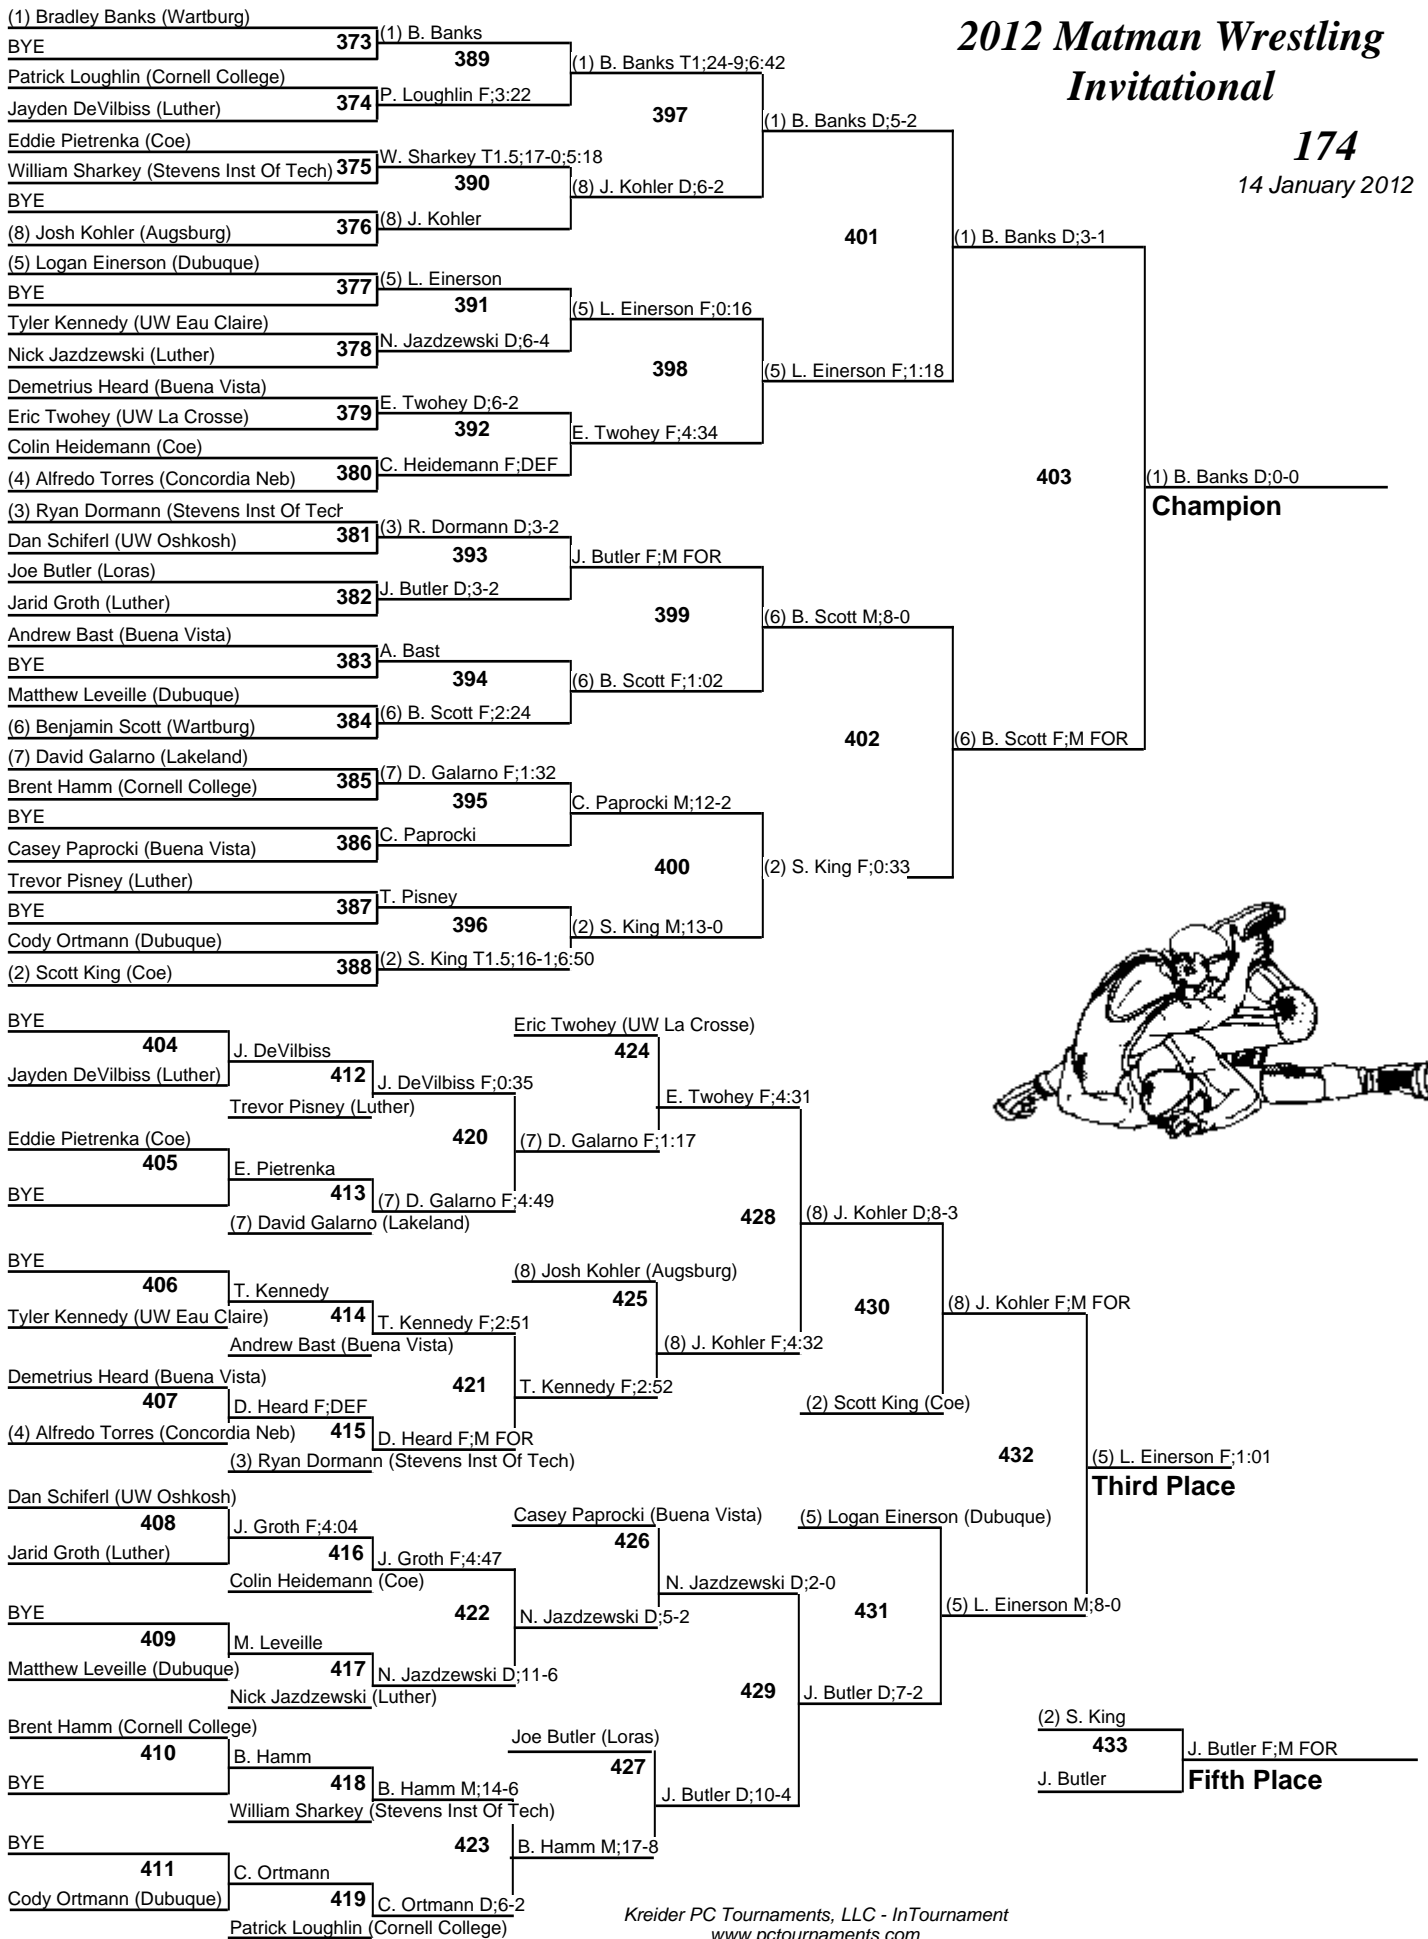

2012 Matman Wrestling Invitational

174

14 January 2012