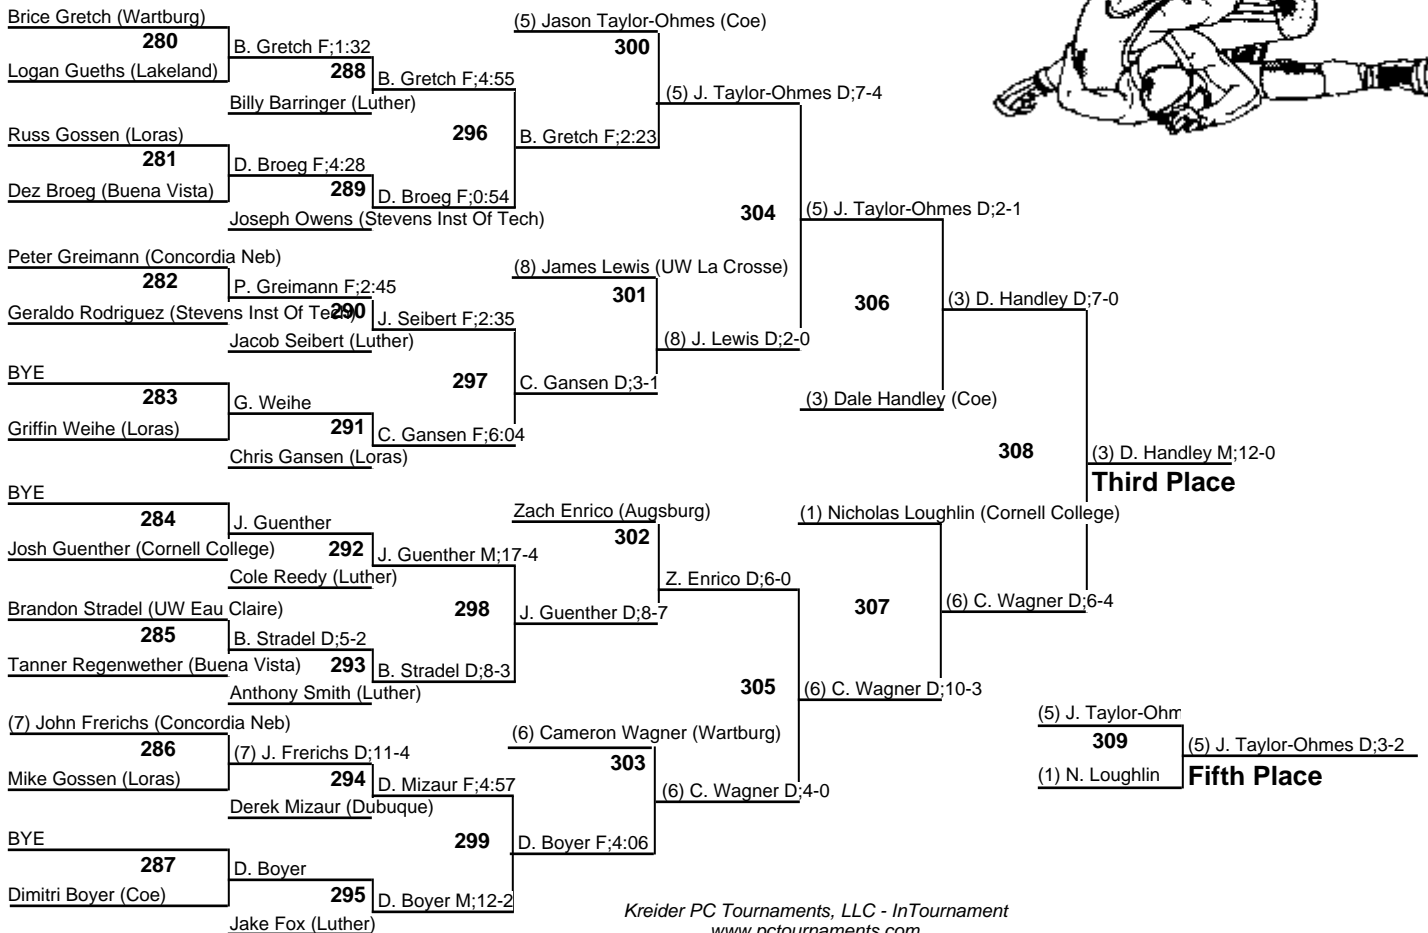

2012 Matman Wrestling Invitational

157
14 January 2012