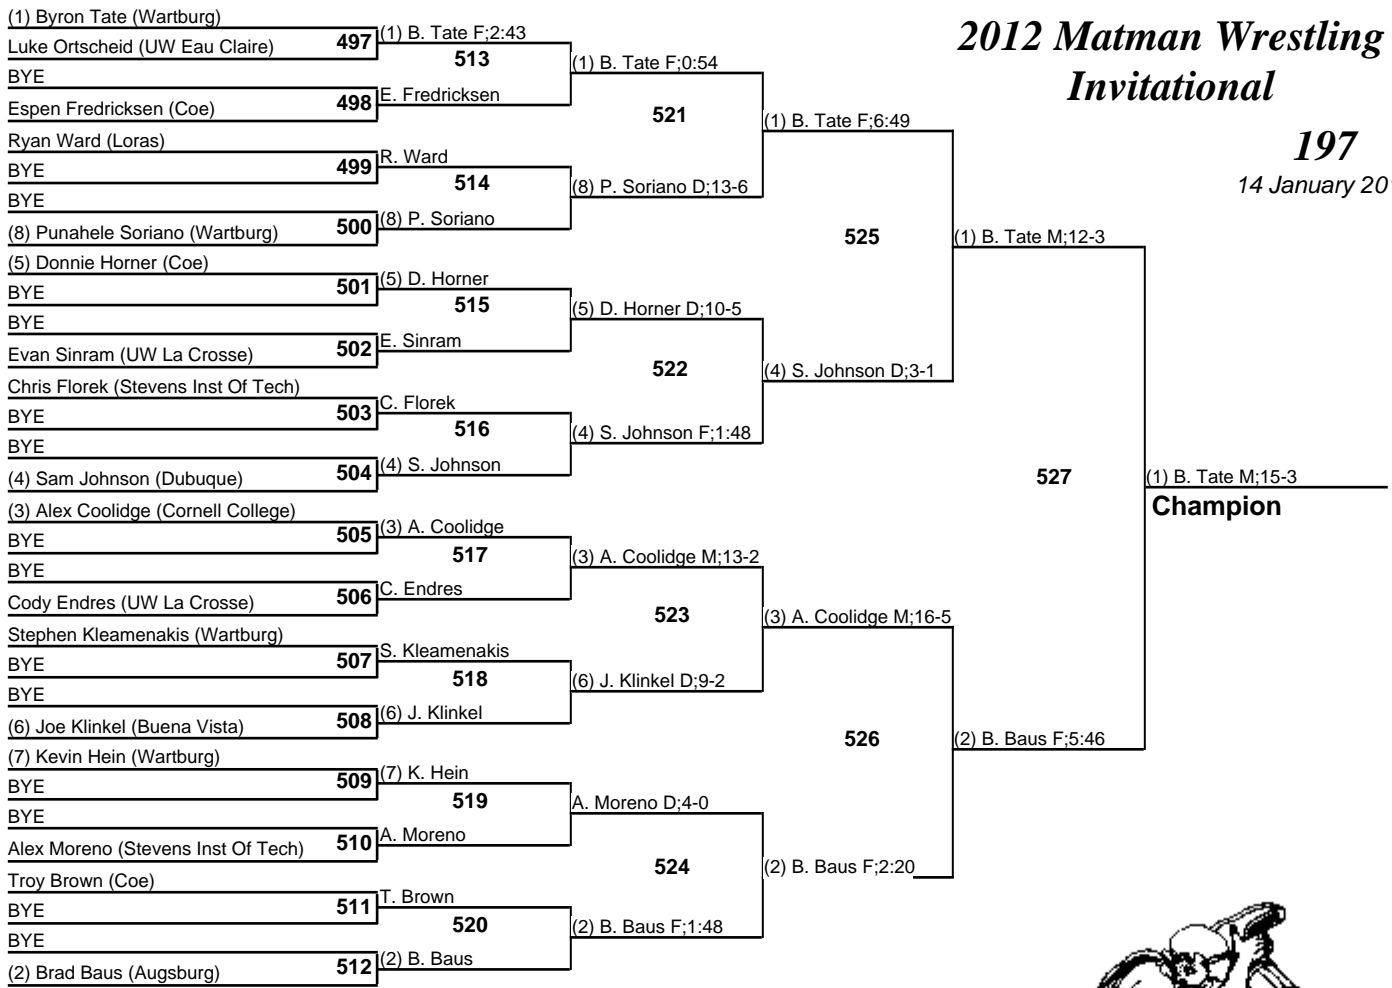

# 2012 Matman Wrestling Invitational

197

14 January 2012