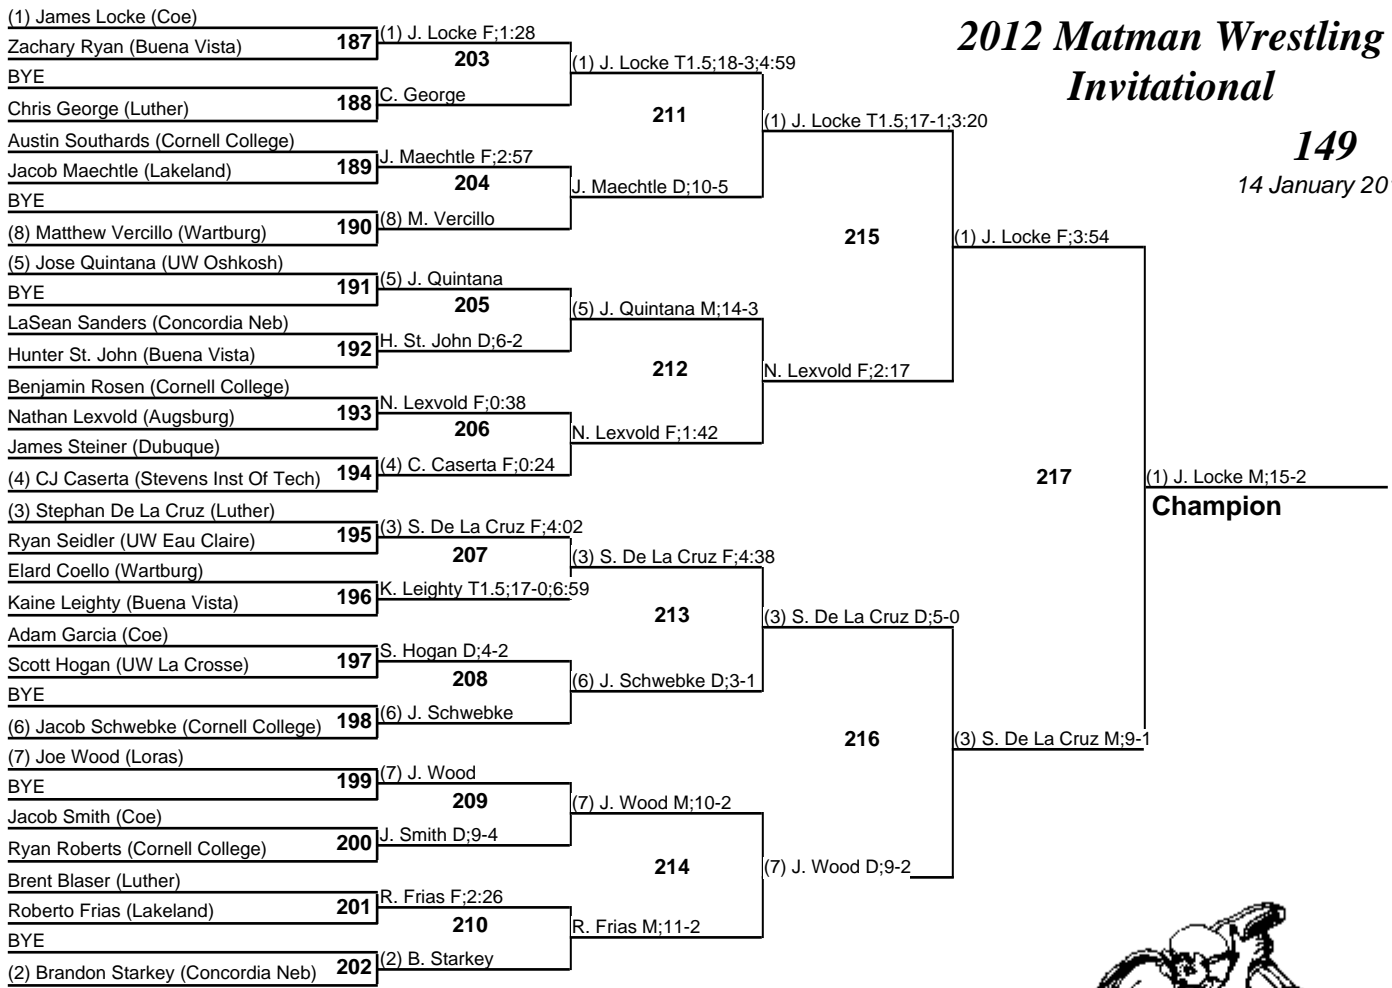

2012 Matman Wrestling Invitational

149
14 January 2012