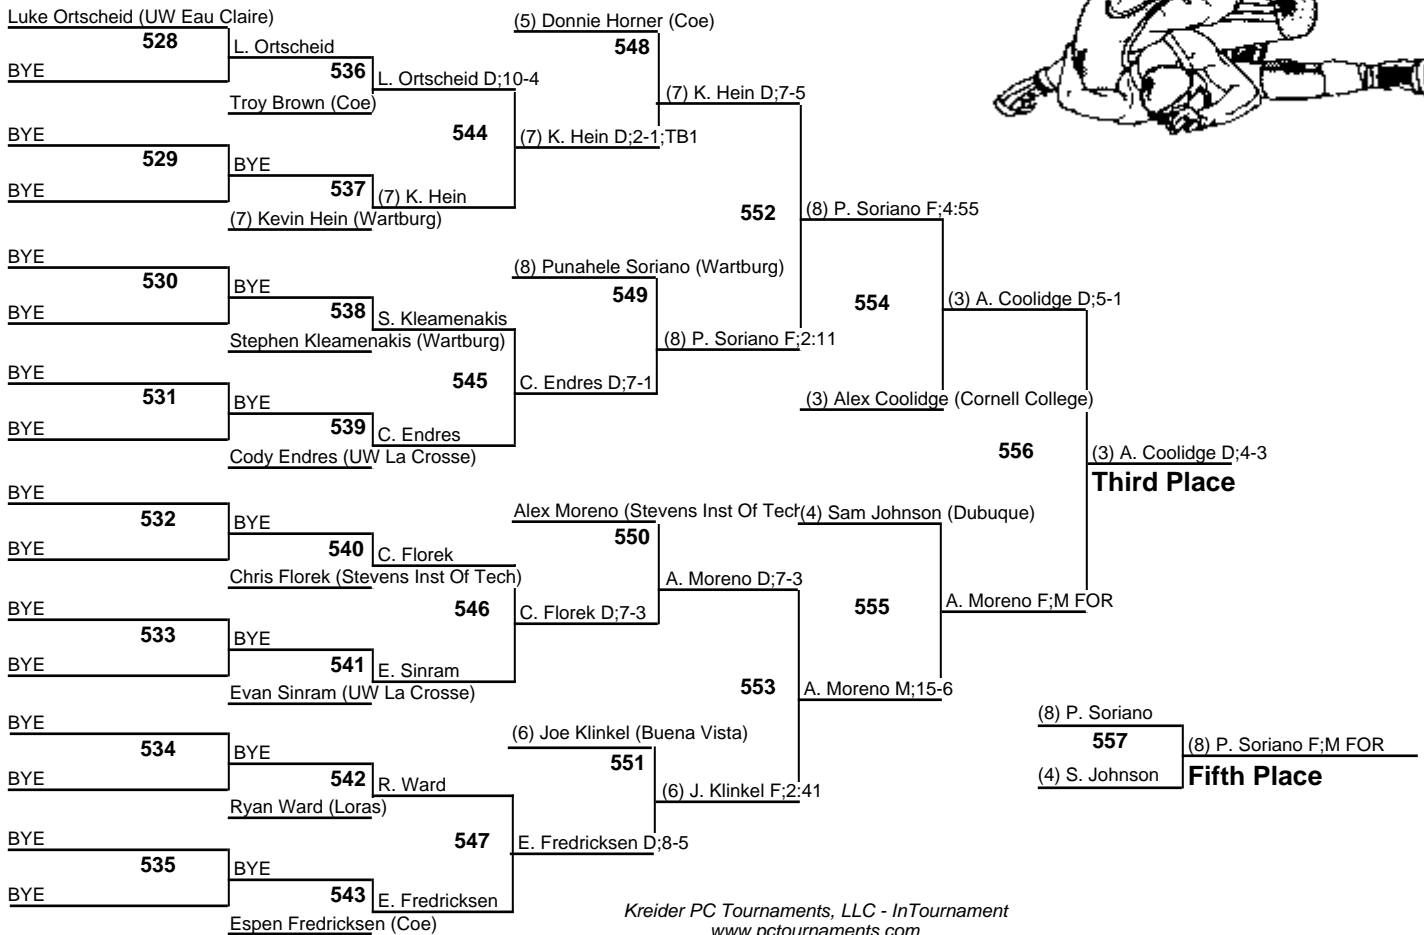

# 2012 Matman Wrestling Invitational

197

14 January 2012