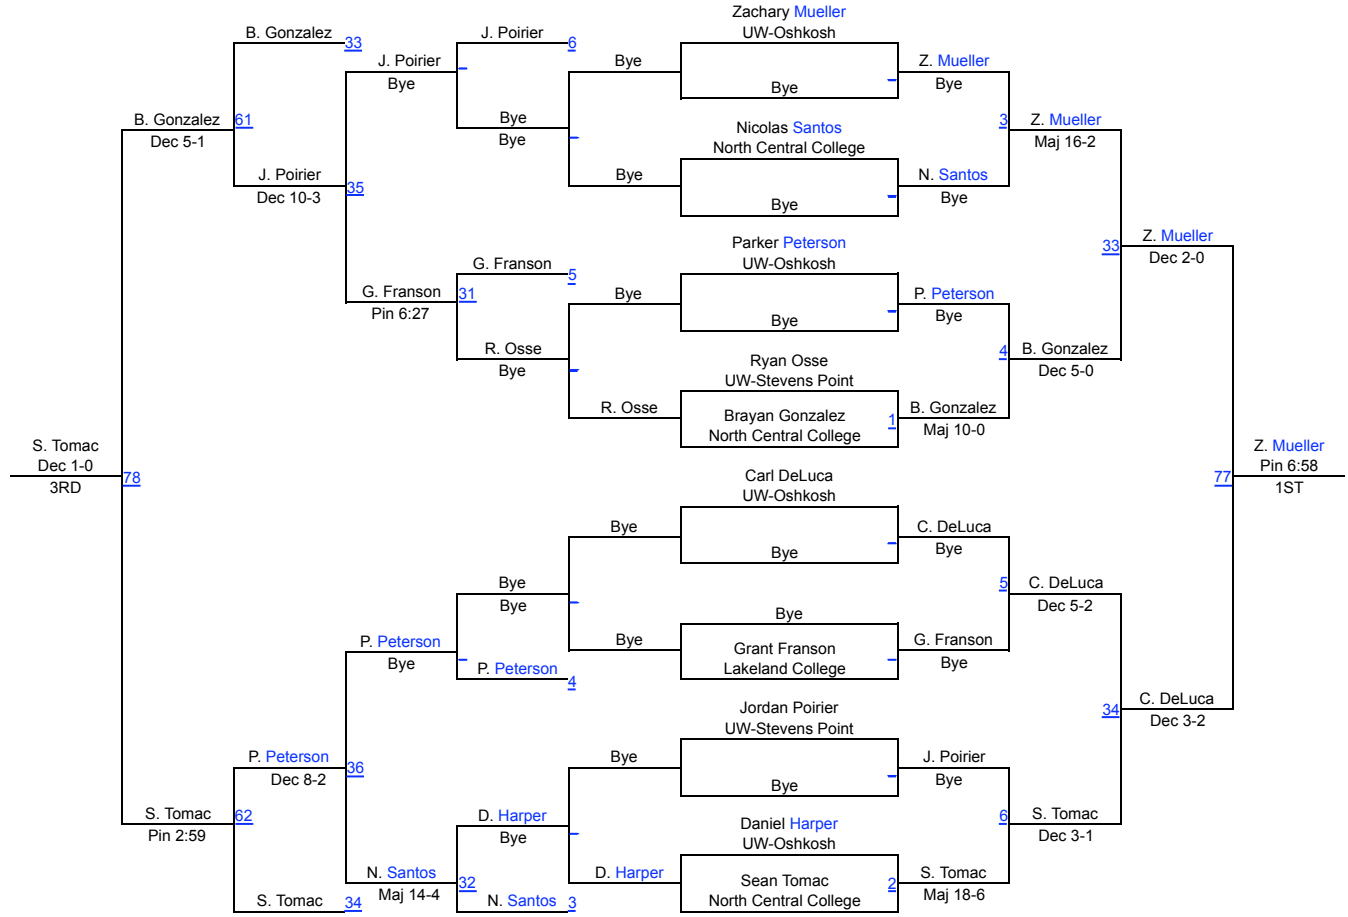

Lakeland College Muskie Invite

College 125