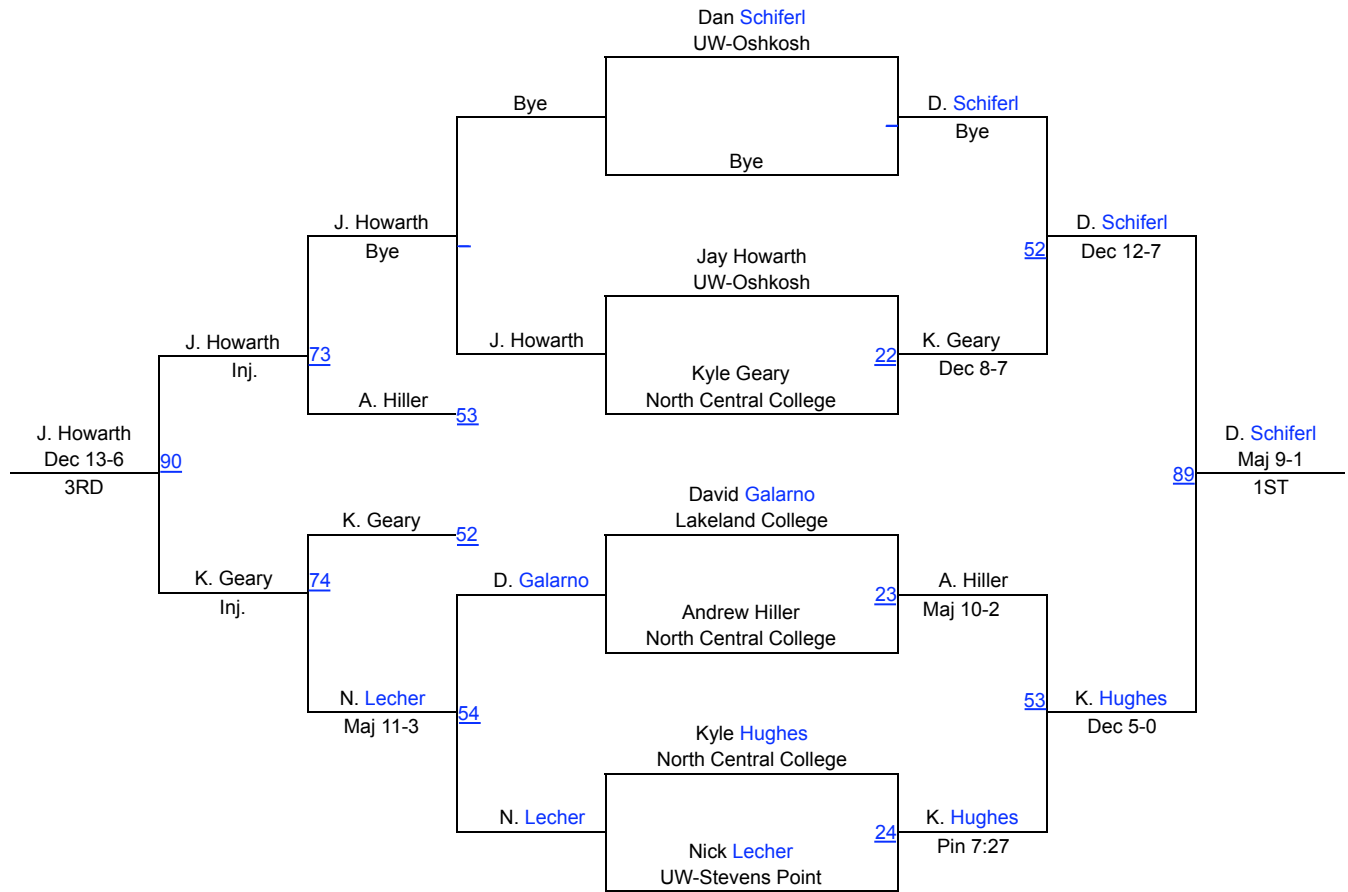

Lakeland College Muskie Invite

College 174