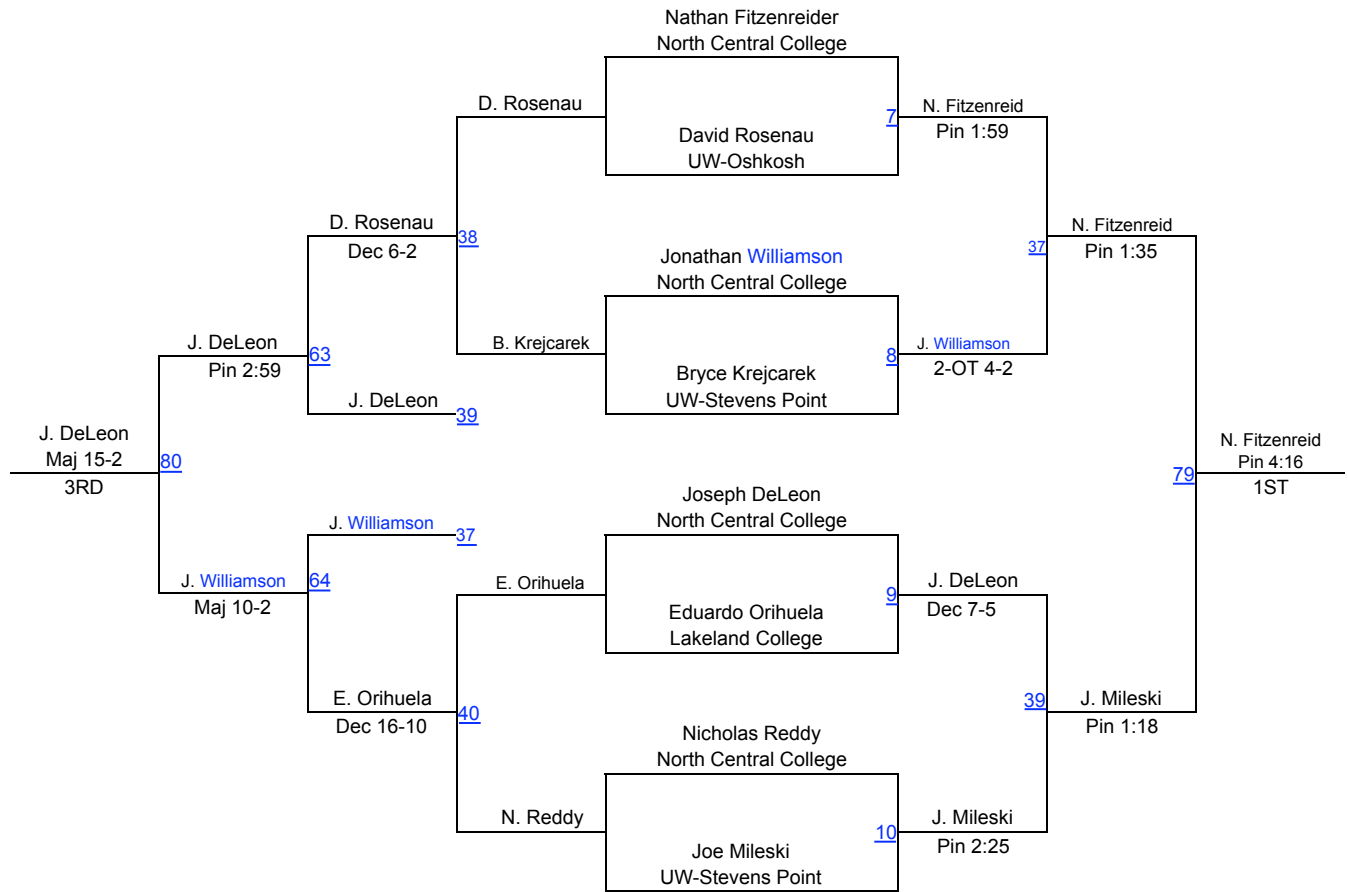

Lakeland College Muskie Invite

College 133