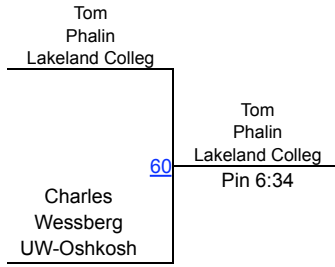

Lakeland College Muskie Invite

College 285

Round 1

Round 2

Round 3

T. Phalin (Lakeland College)

1ST

C. Wessberg (UW-Oshkosh)

2ND