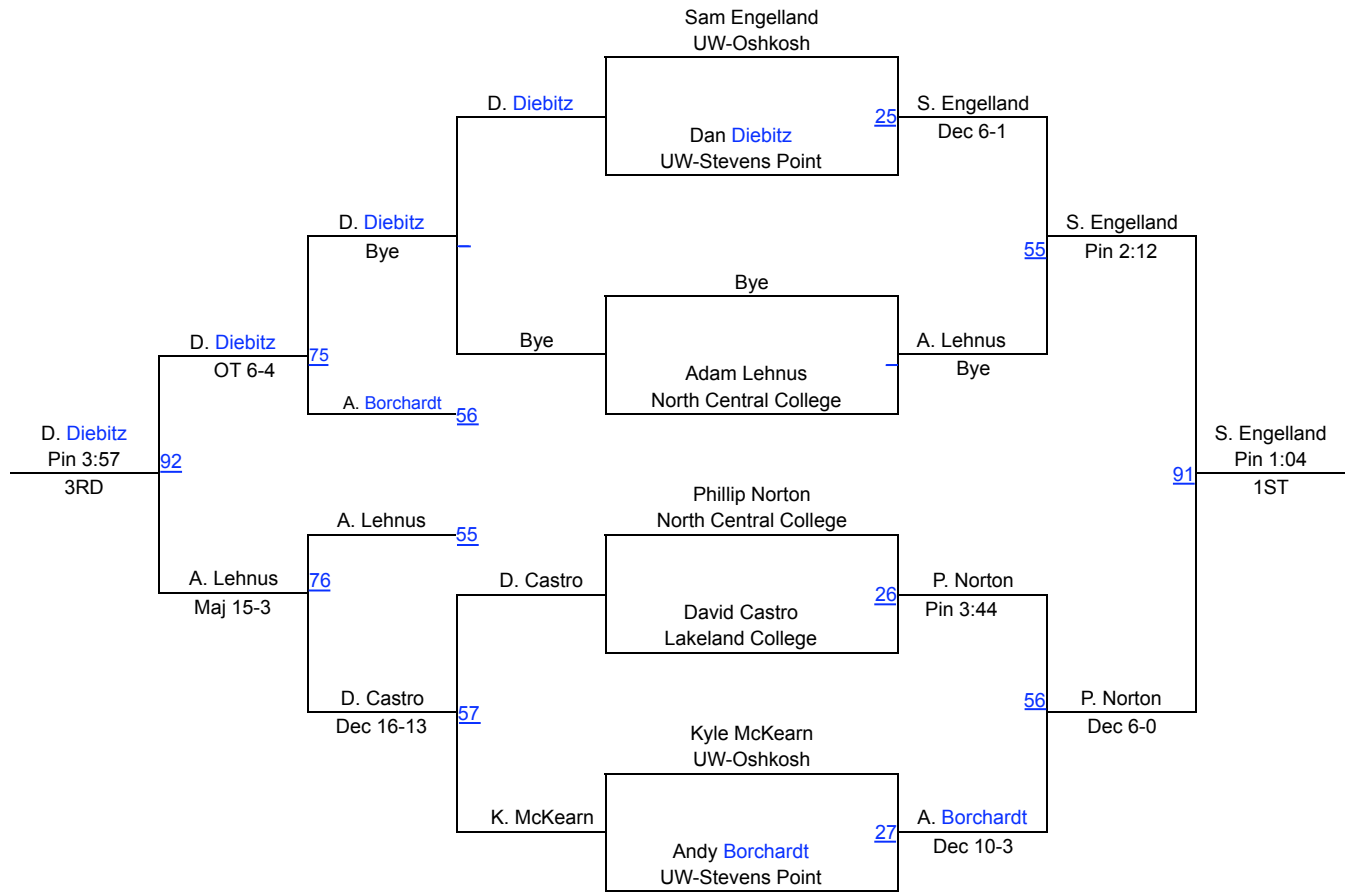

Lakeland College Muskie Invite

College 184

Lakeland College Muskie Invite

College 197

Round 1

Hawley James UW-Oshkosh	Dylan Clucas UW-Stevens Poin Dec 3-1
Dylan Clucas UW-Stevens Poin	28
Keith McLeod UW-Oshkosh	Dylan Mahler North Central C Maj 14-6
Dylan Mahler North Central C	29

Round 2

Hawley James UW-Oshkosh	Hawley James UW-Oshkosh Pin 1:02
Dylan Mahler North Central C	58
Keith McLeod UW-Oshkosh	Dylan Clucas UW-Stevens Poin Pin 2:26
Dylan Clucas UW-Stevens Poin	59

Round 3

Hawley James UW-Oshkosh	Keith McLeod UW-Oshkosh Pin 0:58
Keith McLeod UW-Oshkosh	93
Dylan Mahler North Central C	Dylan Mahler North Central C Dec 6-3
Dylan Clucas UW-Stevens Poin	94

D. Mahler (North Central College)

1ST

D. Clucas (UW-Stevens Point)

2ND

K. McLeod (UW-Oshkosh)

3RD

H. James (UW-Oshkosh)

4TH