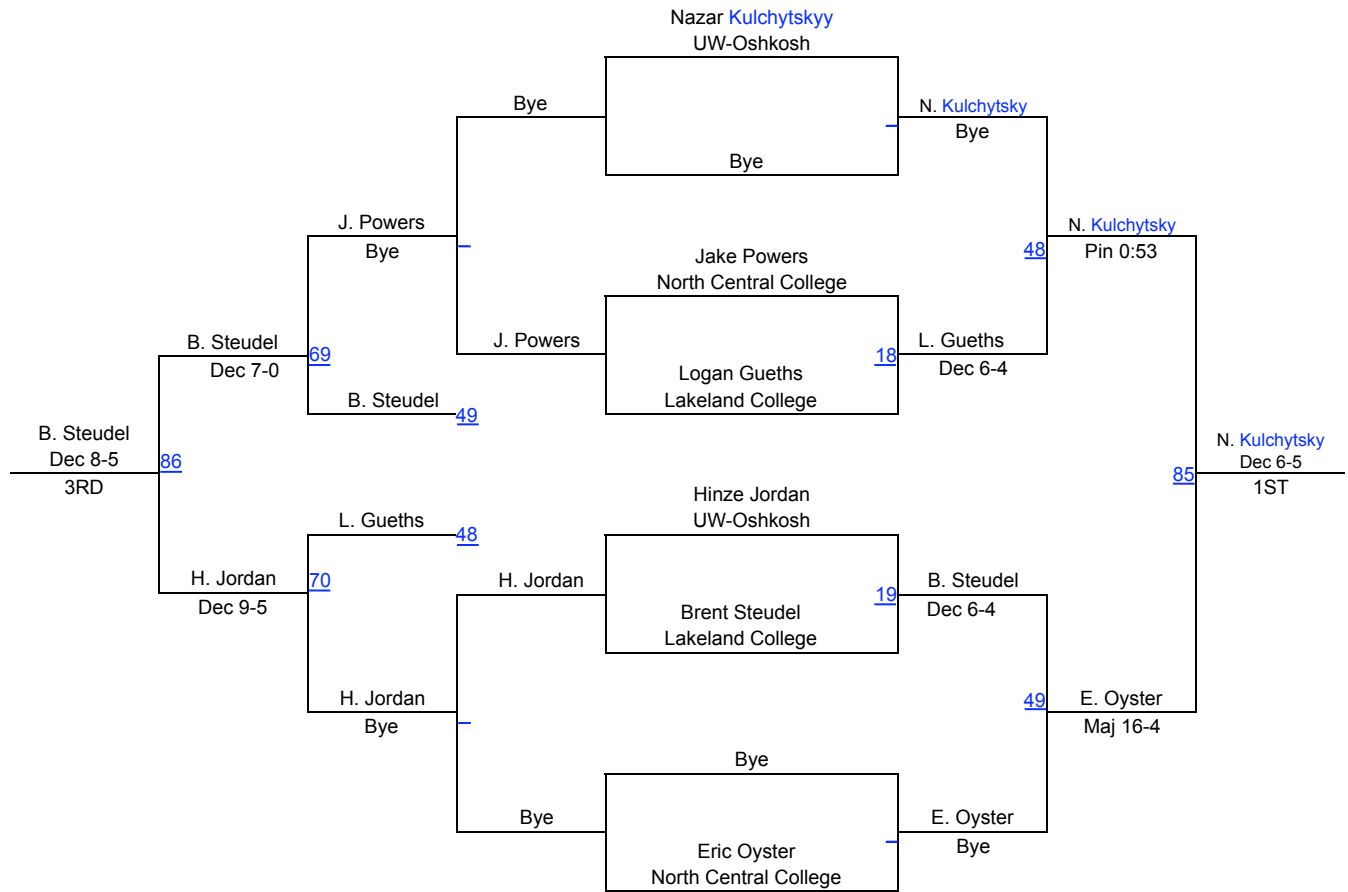

Lakeland College Muskie Invite

College 157