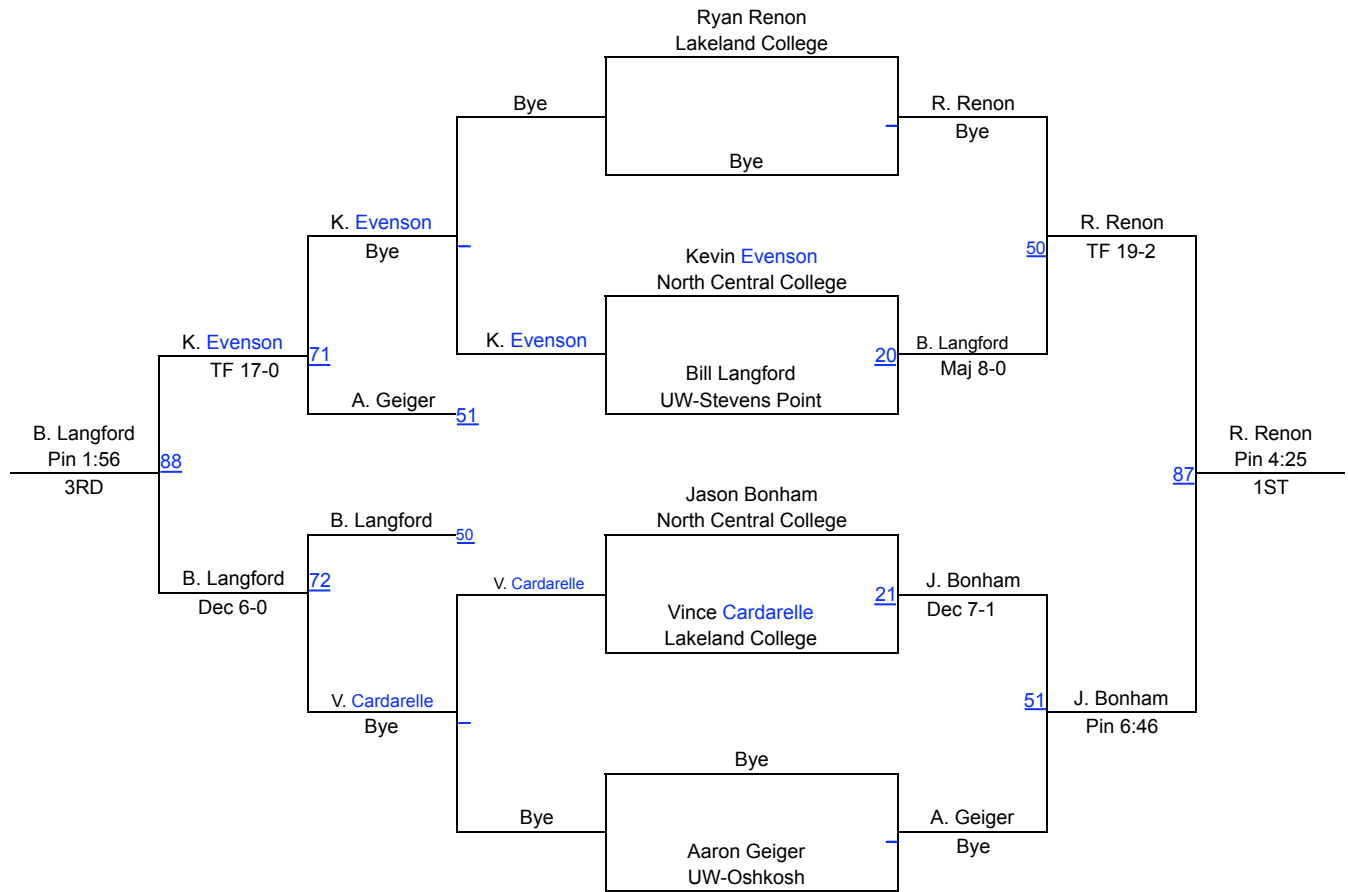

Lakeland College Muskie Invite

College 165