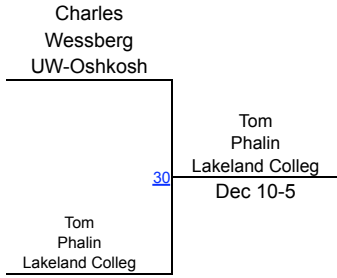

Lakeland College Muskie Invite

College 285

Round 1