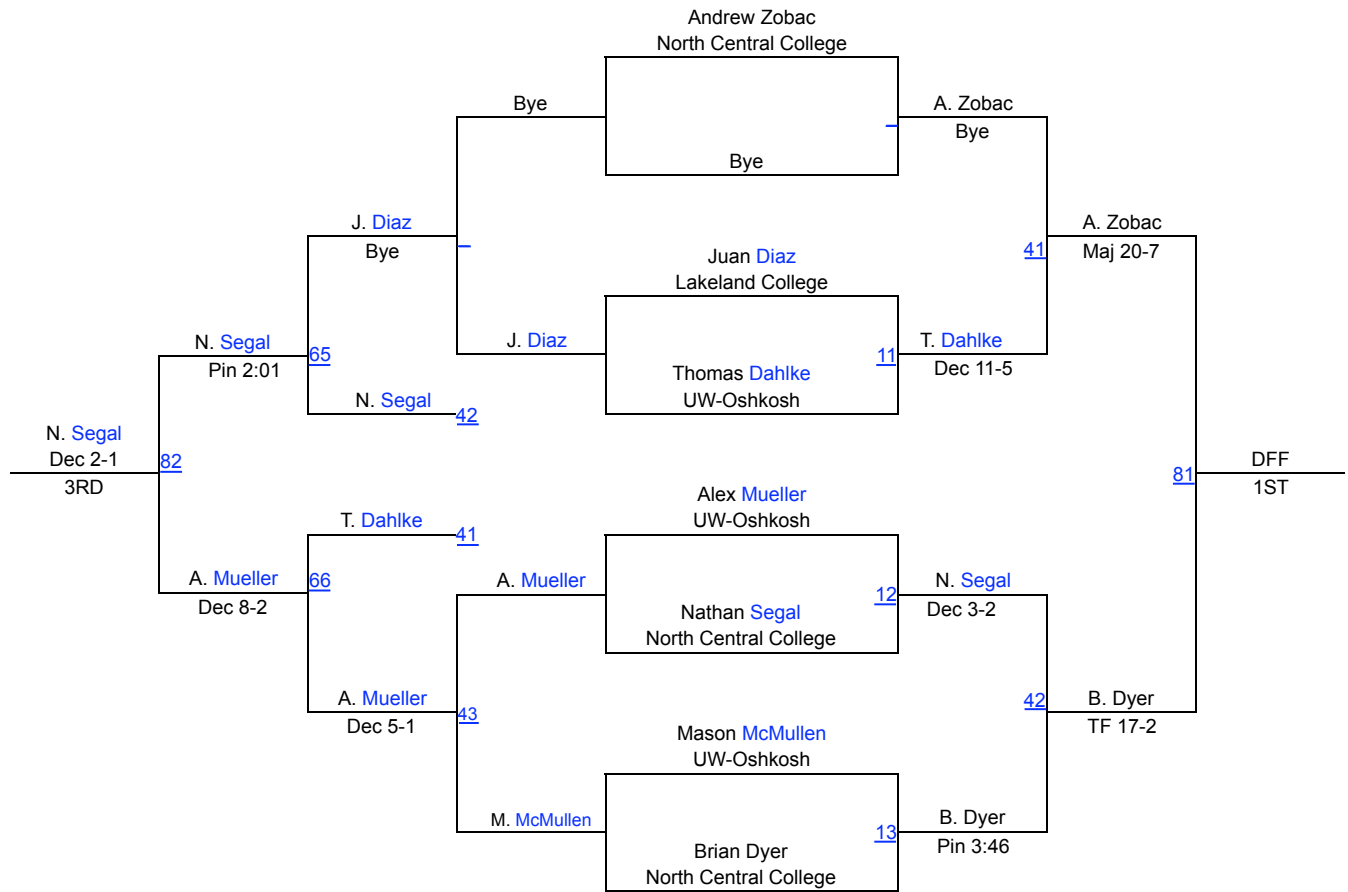

Lakeland College Muskie Invite

College 141