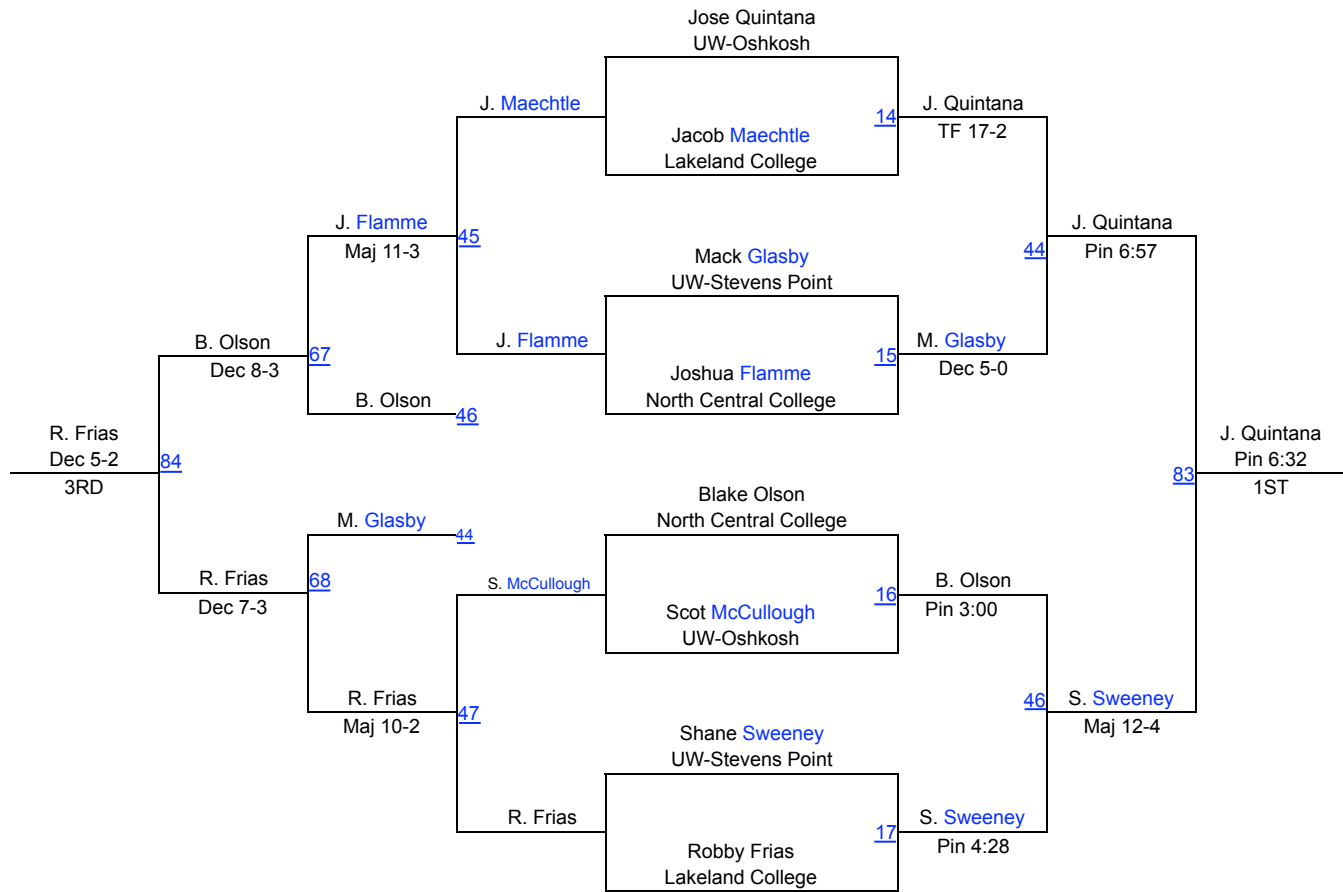

Lakeland College Muskie Invite

College 149